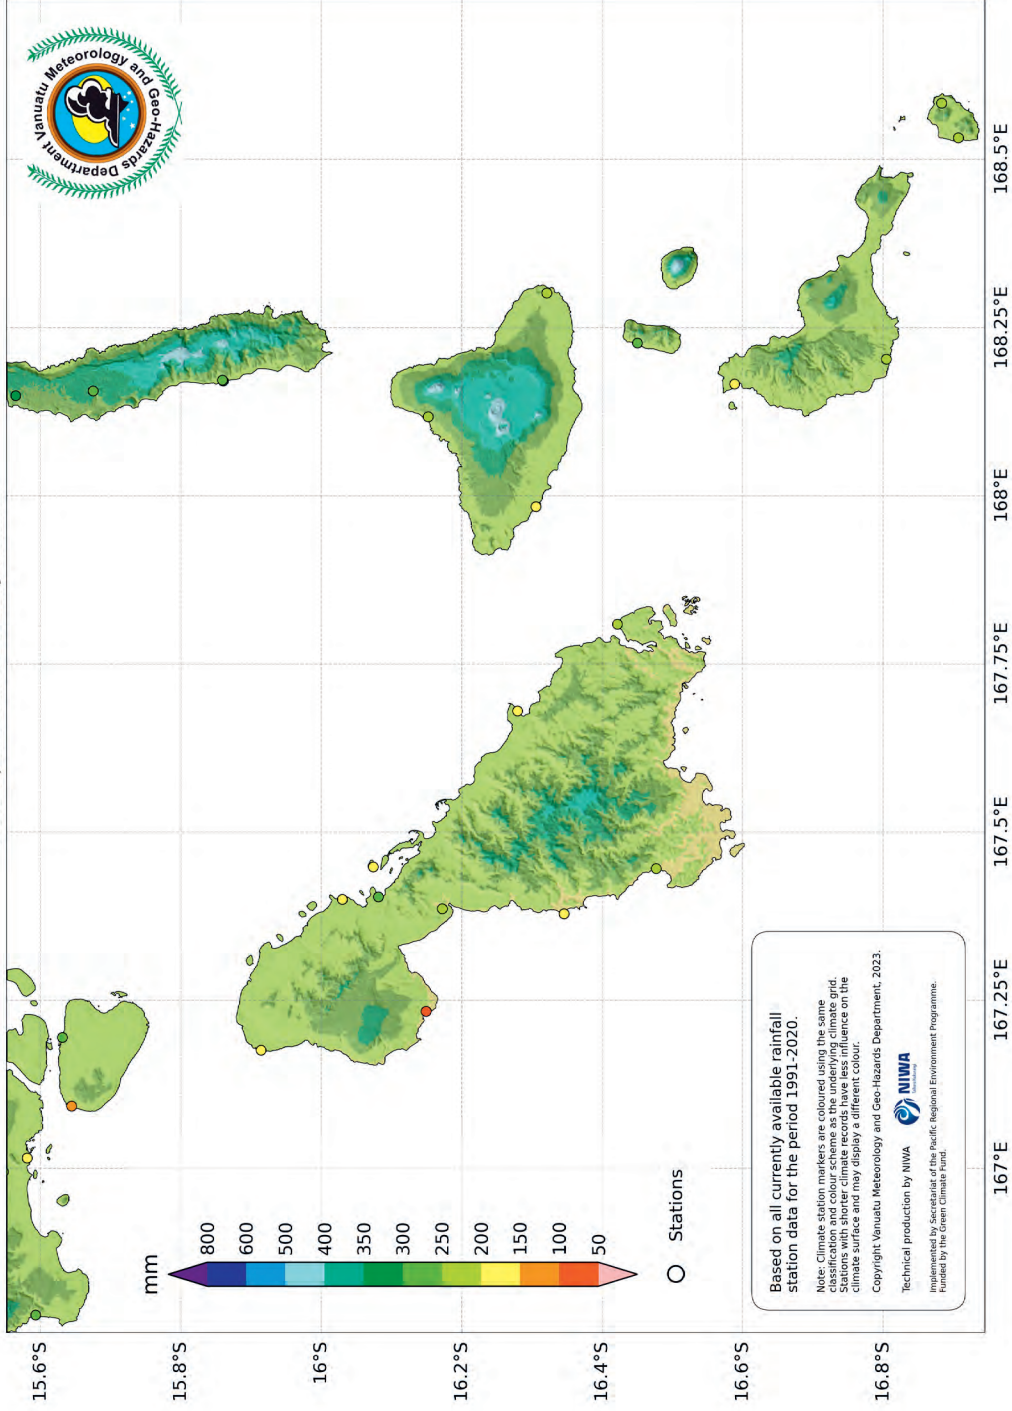

Booklet produced on behalf of VMGD by the Vanuatu Klaemet Infomesen blong Redi, Adapt mo Protekt (VanKIRAP) Project.

Map technical production by National Institute of Water and Atmospheric Research / Taihoro Nukurangi (NIWA), New Zealand.

VanKIRAP is implemented by the Secretariat of the Pacific Regional Environment Programme (SPREP) in partnership with VMGD, and funded by the Green Climate Fund.

TABLE OF CONTENTS

RAINFALL

Annual mean rainfall.....	5
Monthly mean rainfall.....	6
January.....	6
February.....	7
March.....	7
April.....	8
May.....	8
June.....	9
July.....	9
August.....	10
September.....	10
October.....	11
November.....	11
December.....	12

RAINFALL

Annual mean rainfall MALAMPA

Monthly mean rainfall MALAMPA

Malampa: Mean February Rainfall

Malampa: Mean March Rainfall

Malampa: Mean April Rainfall

Malampa: Mean May Rainfall

Malampa: Mean June Rainfall