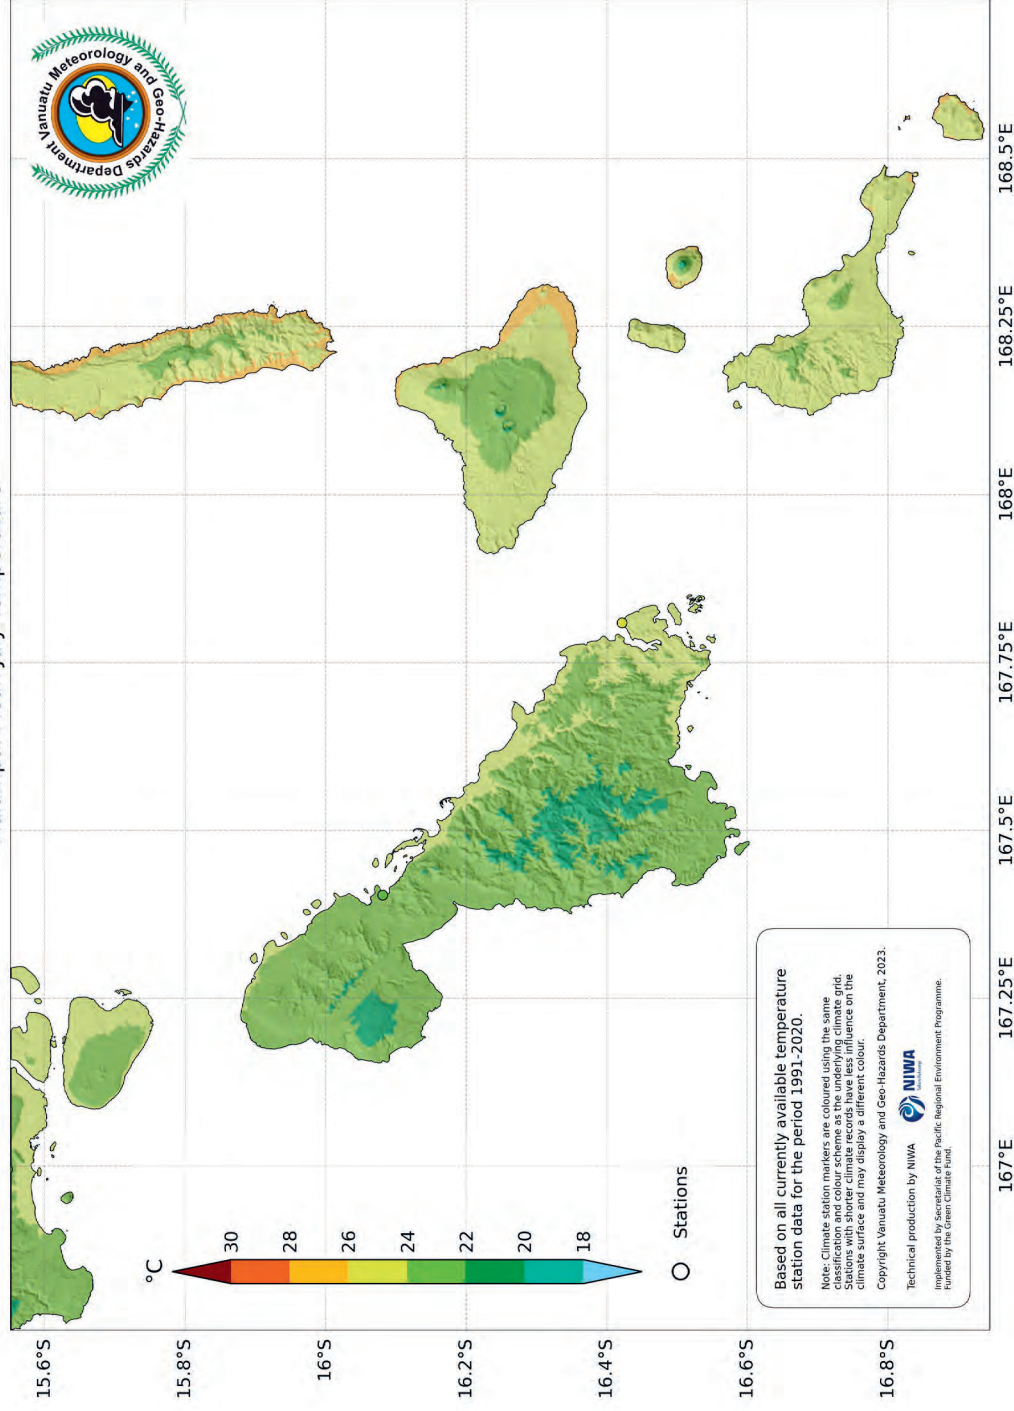

Malampa: Mean July Temperature