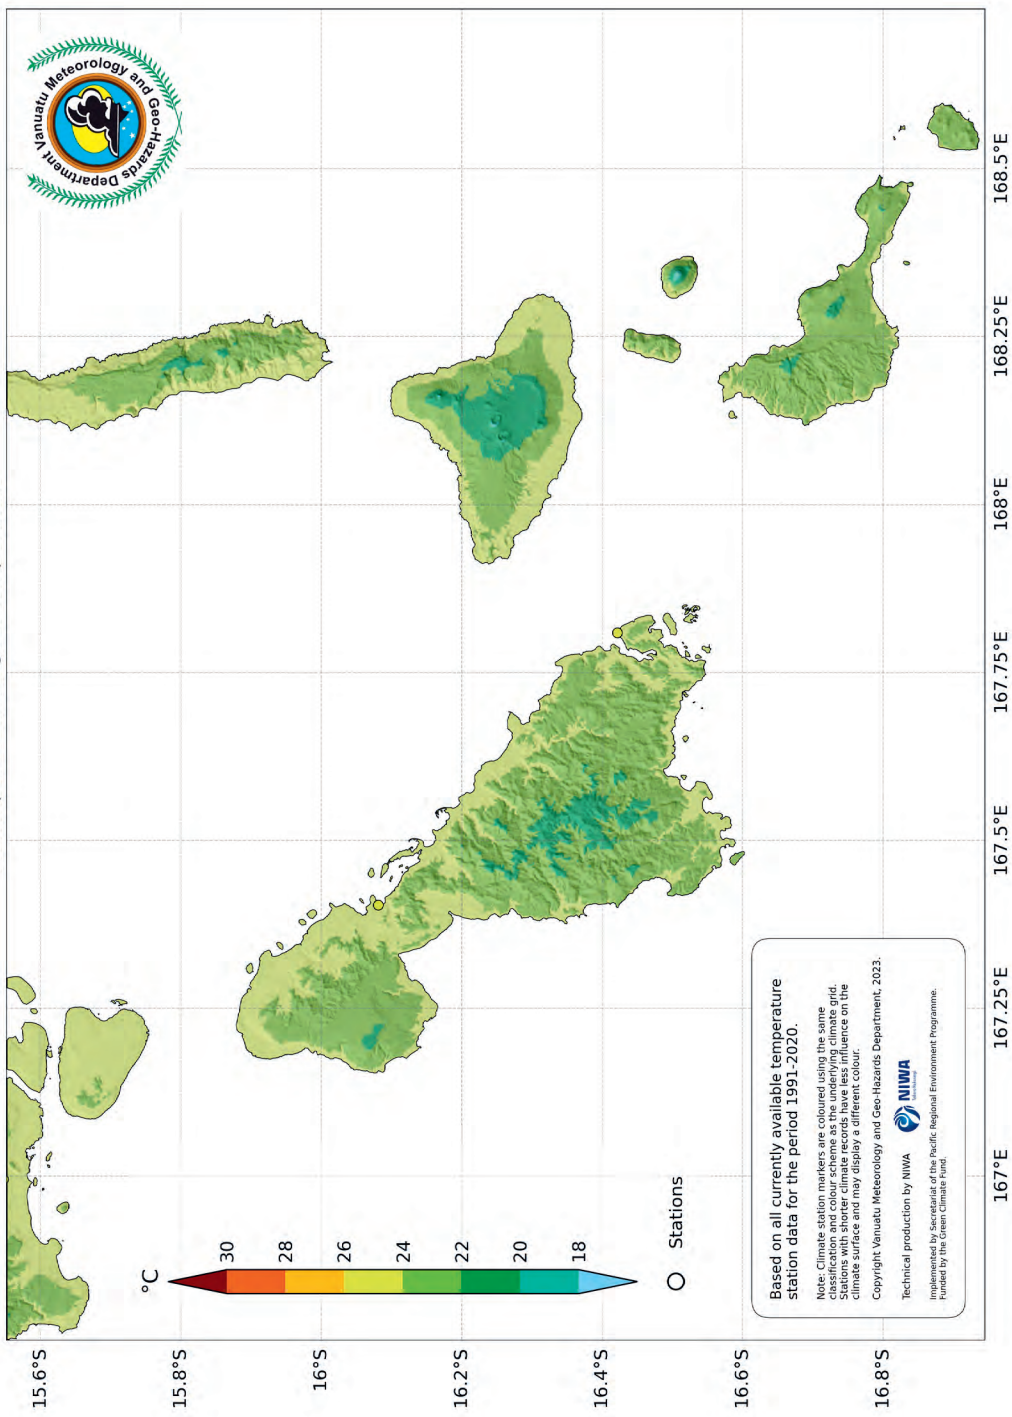

Malampa: Mean August Temperature