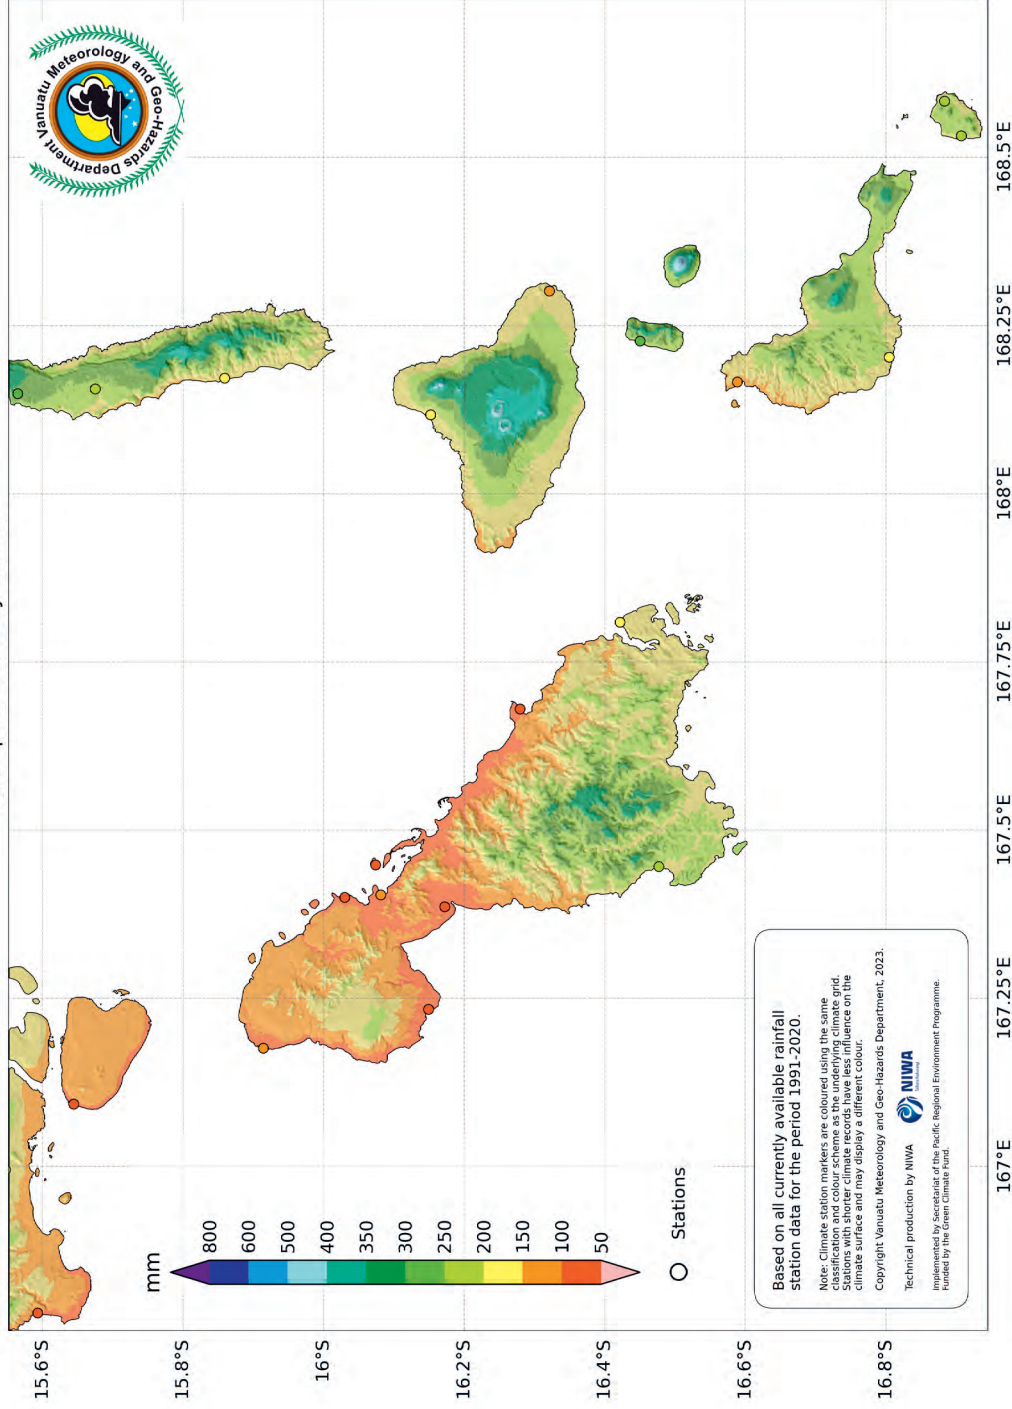

Booklet produced on behalf of VMGD by the Vanuatu Klaemet Infomesen blong Redi, Adapt mo Protekt (VanKIRAP) Project.

Map technical production by National Institute of Water and Atmospheric Research / Taihoro Nukurangi (NIWA), New Zealand.

VanKIRAP is implemented by the Secretariat of the Pacific Regional Environment Programme (SPREP) in partnership with VMGD, and funded by the Green Climate Fund.

TABLE OF CONTENTS

RAINFALL

Annual mean rainfall.....	5
Monthly mean rainfall.....	6
January.....	6
February.....	7
March.....	7
April.....	8
May.....	8
June.....	9
July.....	9
August.....	10
September.....	10
October.....	11
November.....	11
December.....	12

RAINFALL

Annual mean rainfall MALAMPA

Monthly mean rainfall MALAMPA

Malampa: Mean February Rainfall

Malampa: Mean March Rainfall

Malampa: Mean April Rainfall

Malampa: Mean May Rainfall

Malampa: Mean June Rainfall