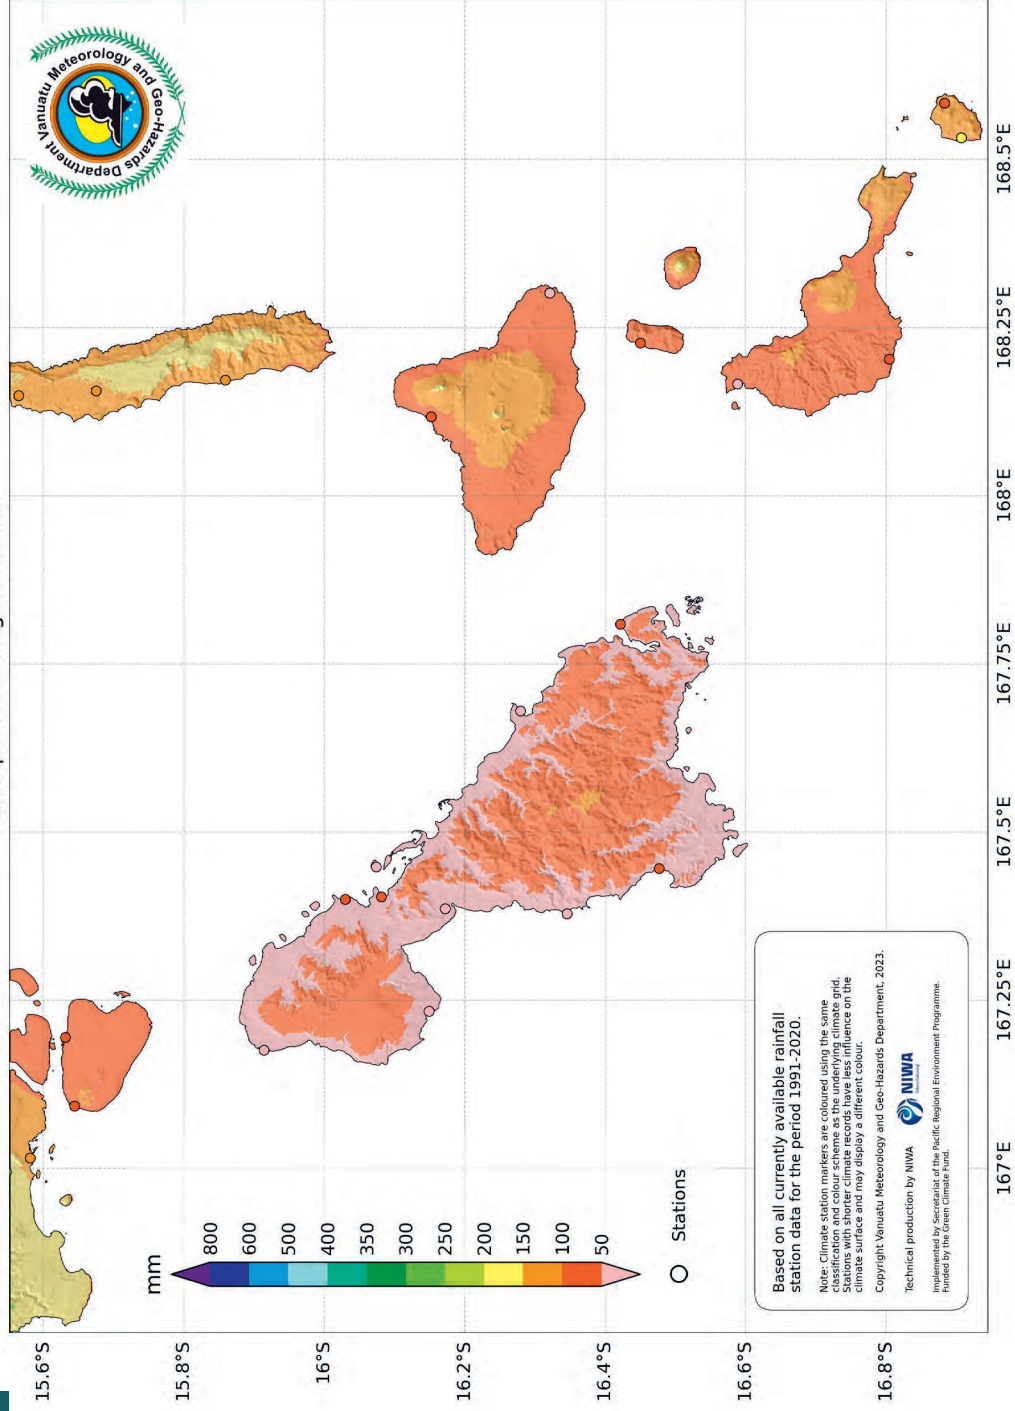

Malampa: Mean September Rainfall

Malampa: Mean August Rainfall