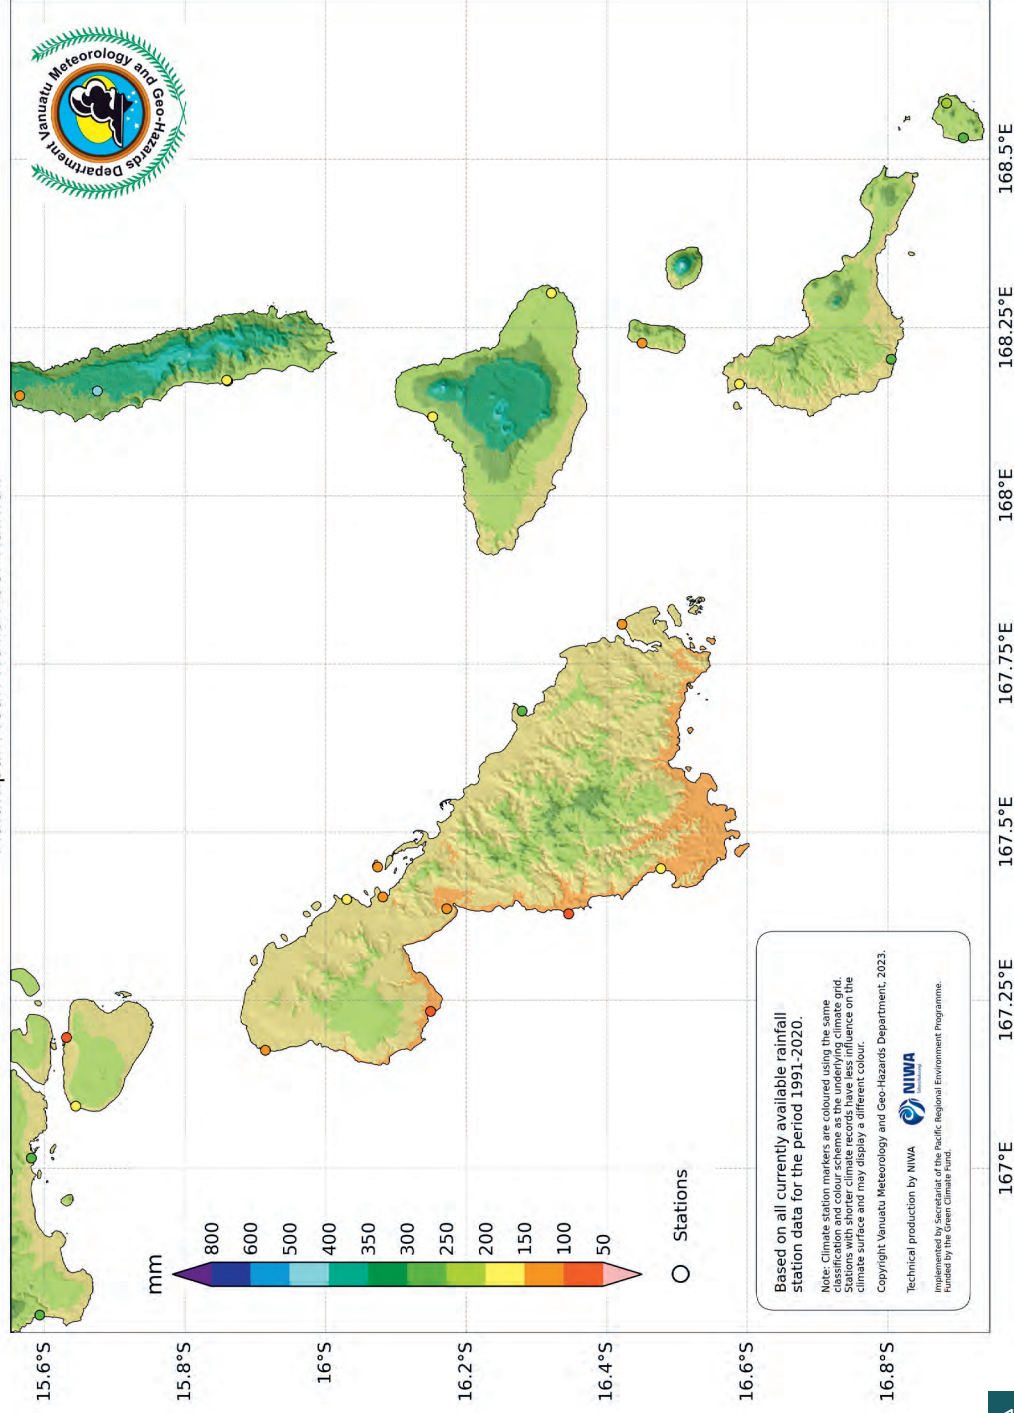

Booklet produced on behalf of VMGD by the Vanuatu Klaemet Infomesen blong Redi, Adapt mo Protekt (VanKIRAP) Project.

Map technical production by National Institute of Water and Atmospheric Research / Taihoro Nukurangi (NIWA), New Zealand.

VanKIRAP is implemented by the Secretariat of the Pacific Regional Environment Programme (SPREP) in partnership with VMGD, and funded by the Green Climate Fund.

TABLE OF CONTENTS

RAINFALL

Annual mean rainfall.....	5
Monthly mean rainfall.....	6
January.....	6
February.....	7
March.....	7
April.....	8
May.....	8
June.....	9
July.....	9
August.....	10
September.....	10
October.....	11
November.....	11
December.....	12

Malampa: Mean July Rainfall

Malampa: Mean August Rainfall

Malampa: Mean September Rainfall

Malampa: Mean October Rainfall

Malampa: Mean November Rainfall

Malampa: Mean December Rainfall

TEMPERATURE

Annual mean temperature MALAMPA