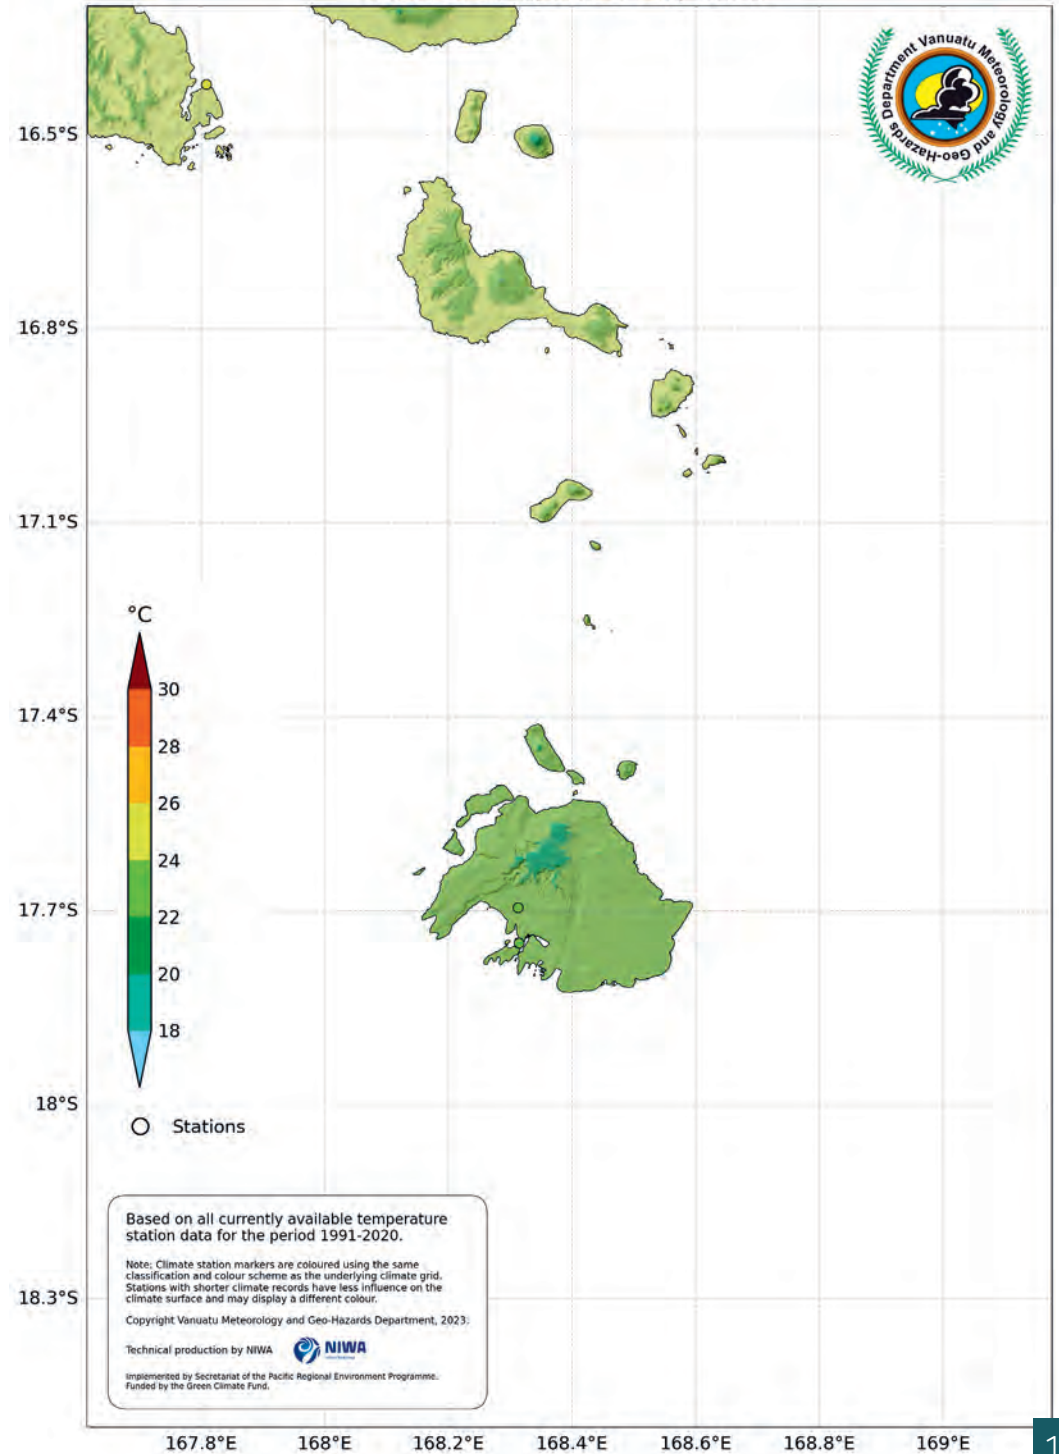

Shefa: Mean November Temperature

Shefa: Mean September Temperature