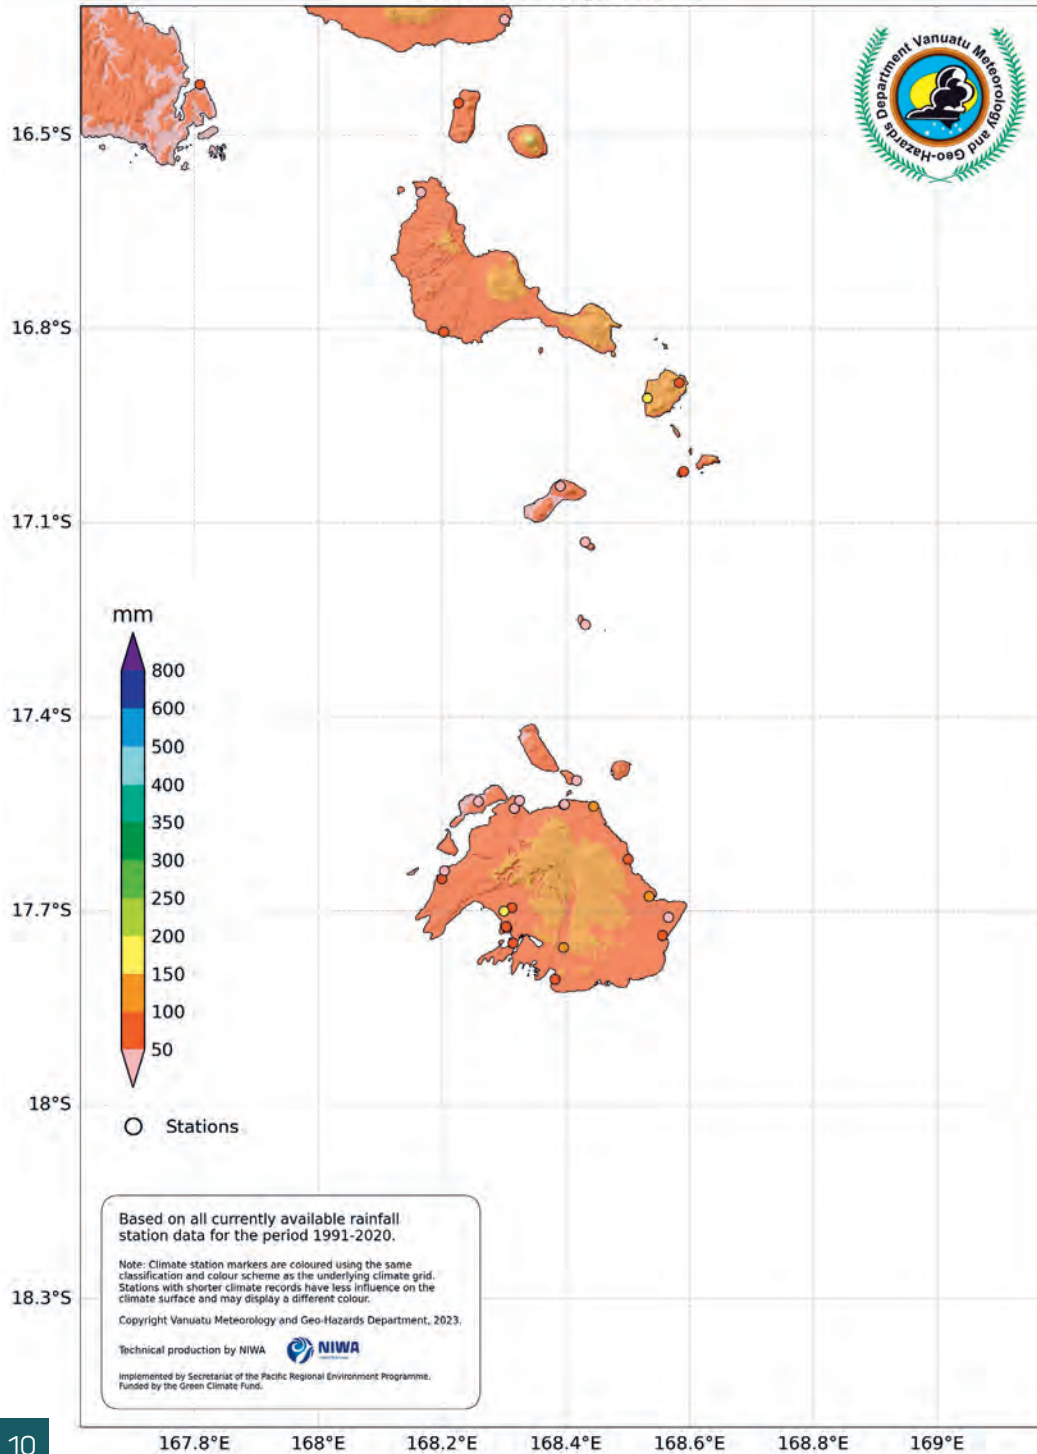

Shefa: Mean October Rainfall

Shefa: Mean August Rainfall