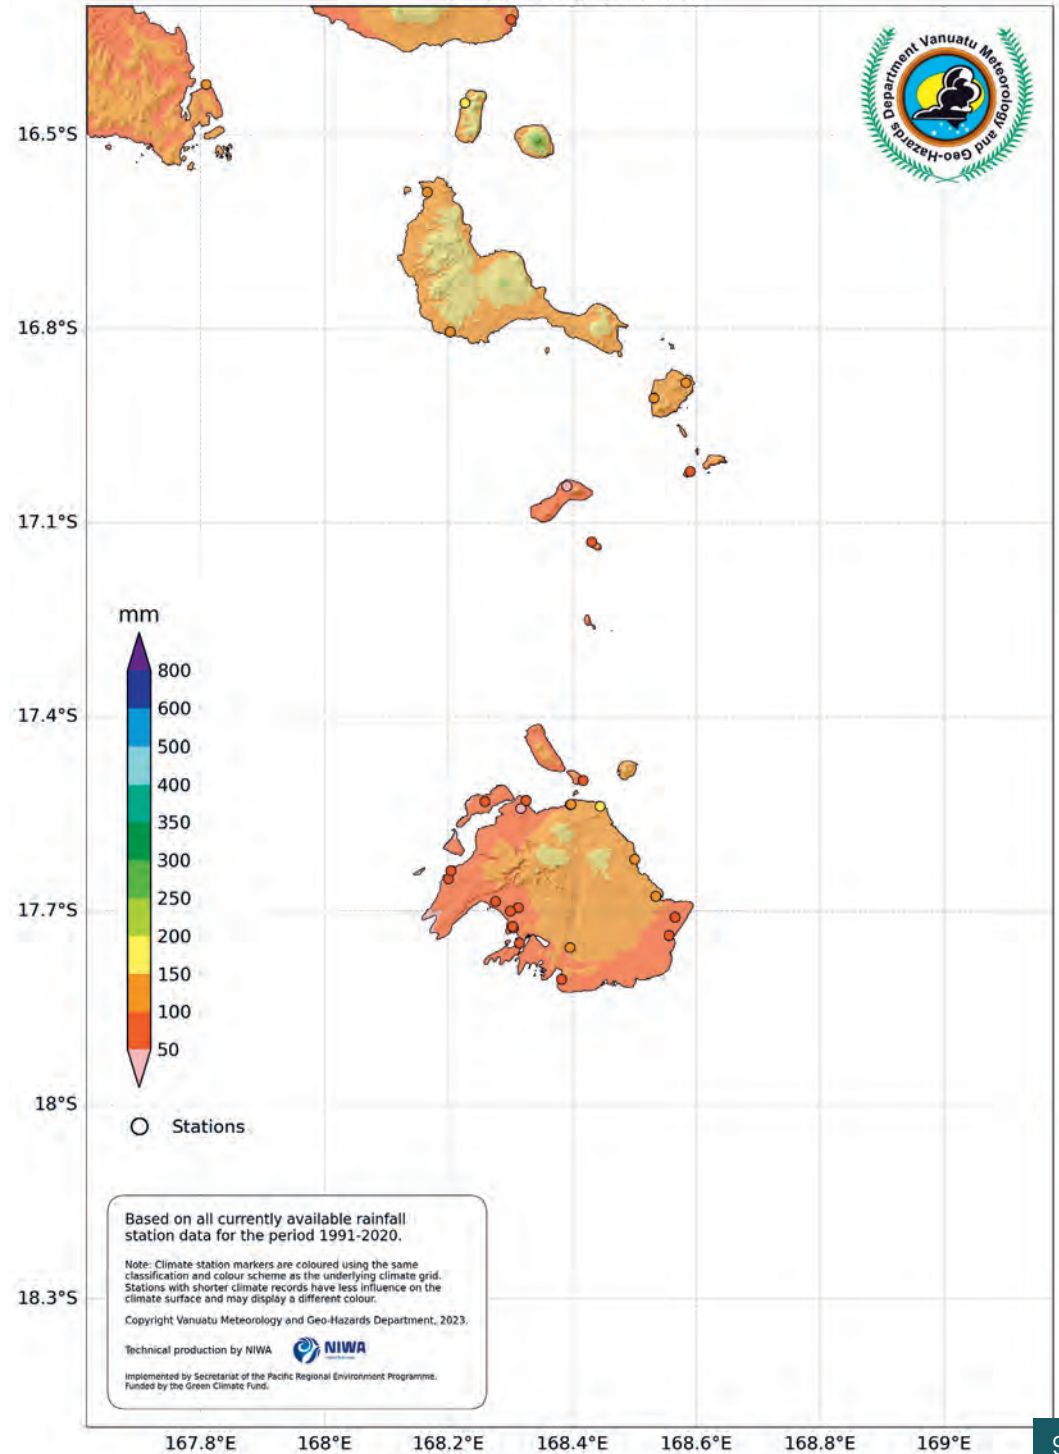

Shefa: Mean September Rainfall

Shefa: Mean July Rainfall