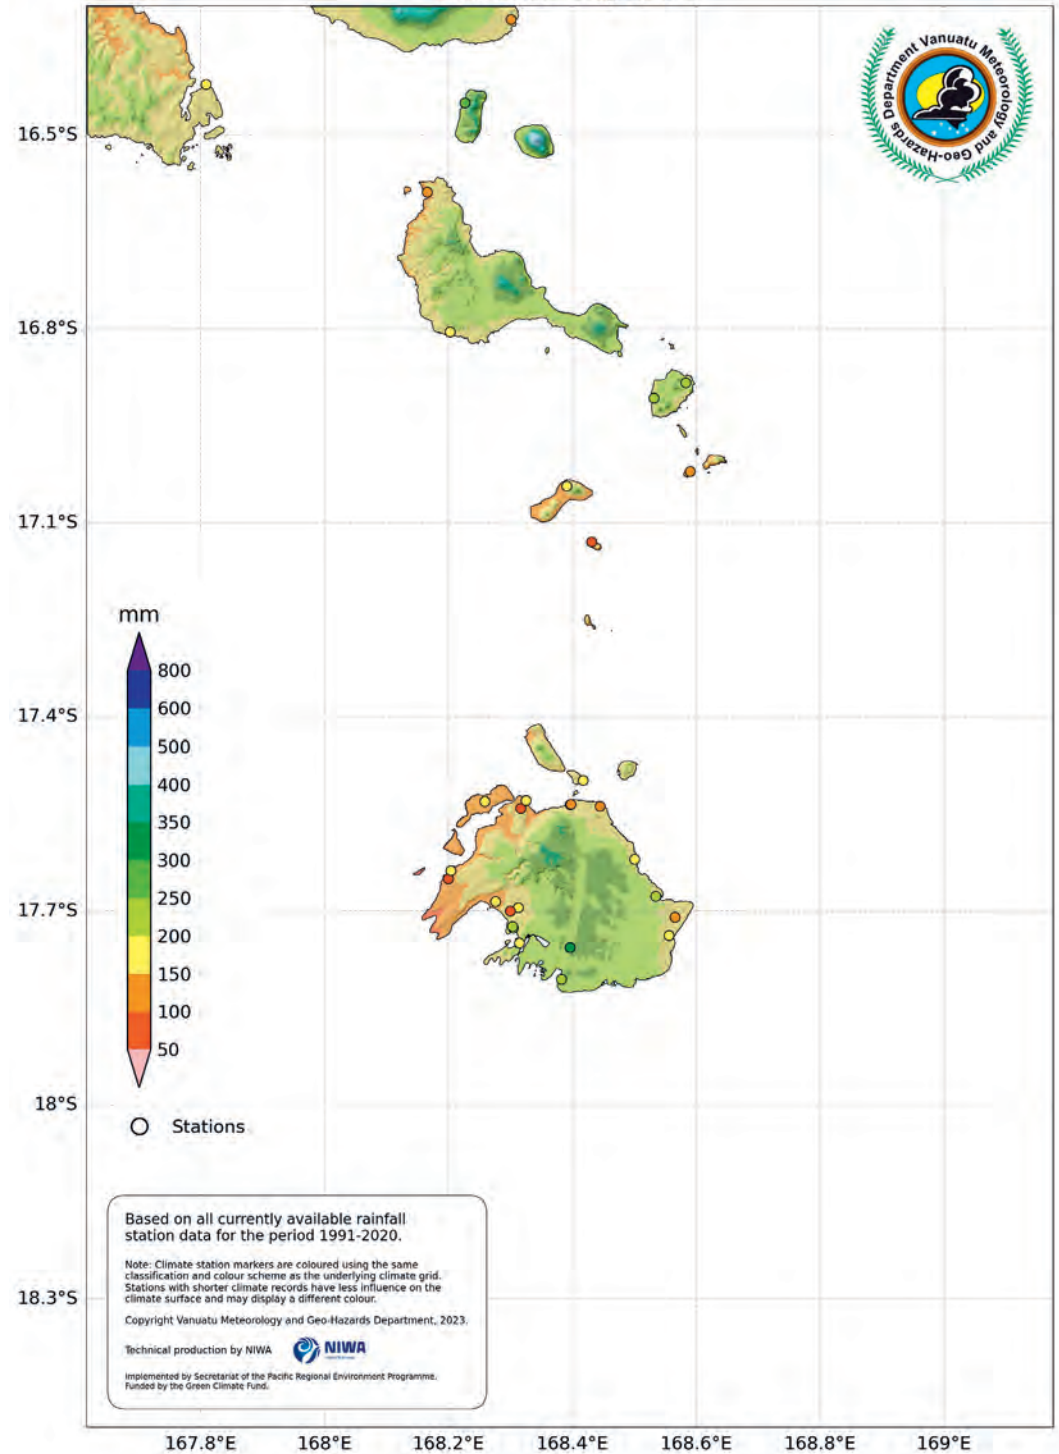

VanKIRAP is implemented by the Secretariat of the Pacific Regional Environment Programme (SPREP) in partnership with VMGD, and funded by the Green Climate Fund.

TABLE OF CONTENTS

RAINFALL

Annual mean rainfall.....	5
Monthly mean rainfall.....	6
January.....	6
February.....	7
March.....	7
April.....	8
May.....	8
June.....	9
July.....	9
August.....	10
September.....	10
October.....	11
November.....	11
December.....	12

TEMPERATURE

Annual mean temperatures.....	14
Monthly mean temperatures.....	15
January.....	15
February.....	16
March.....	16
April.....	17
May.....	17
June.....	18
July.....	18
August.....	19
September.....	19
October.....	20
November.....	20
December.....	21

RAINFALL

Annual mean rainfall SHEFA

Monthly mean rainfall SHEFA

Shefa: Mean February Rainfall

Shefa: Mean March Rainfall

Shefa: Mean April Rainfall

Shefa: Mean May Rainfall

Shefa: Mean June Rainfall