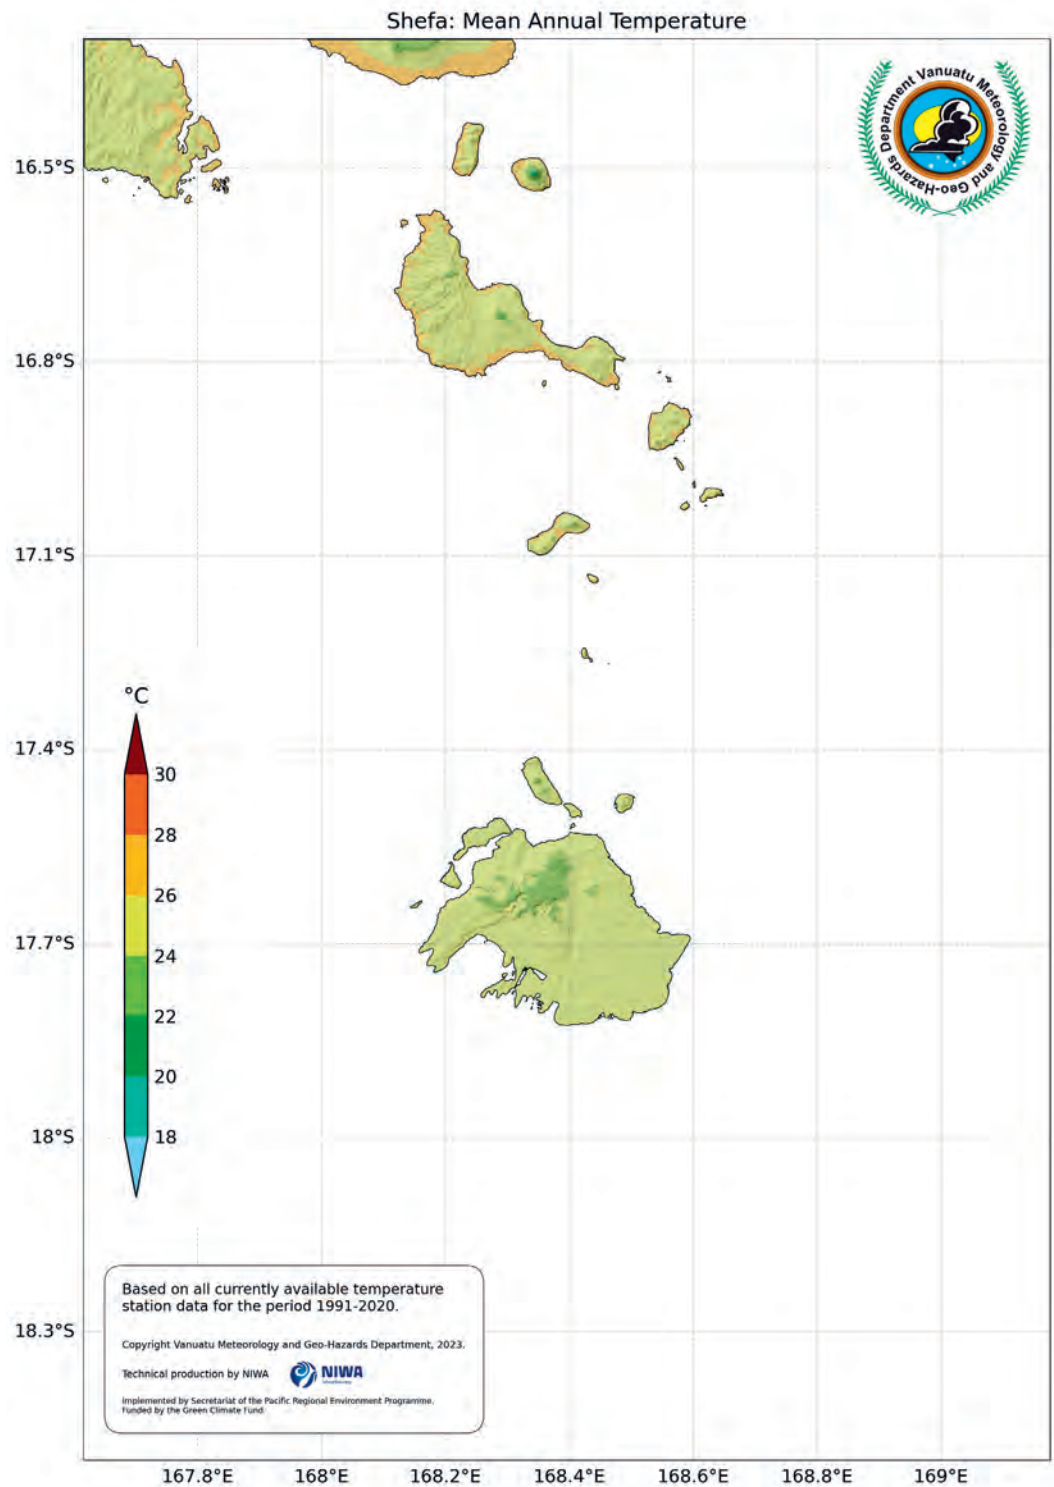

Annual mean temperature SHEFA