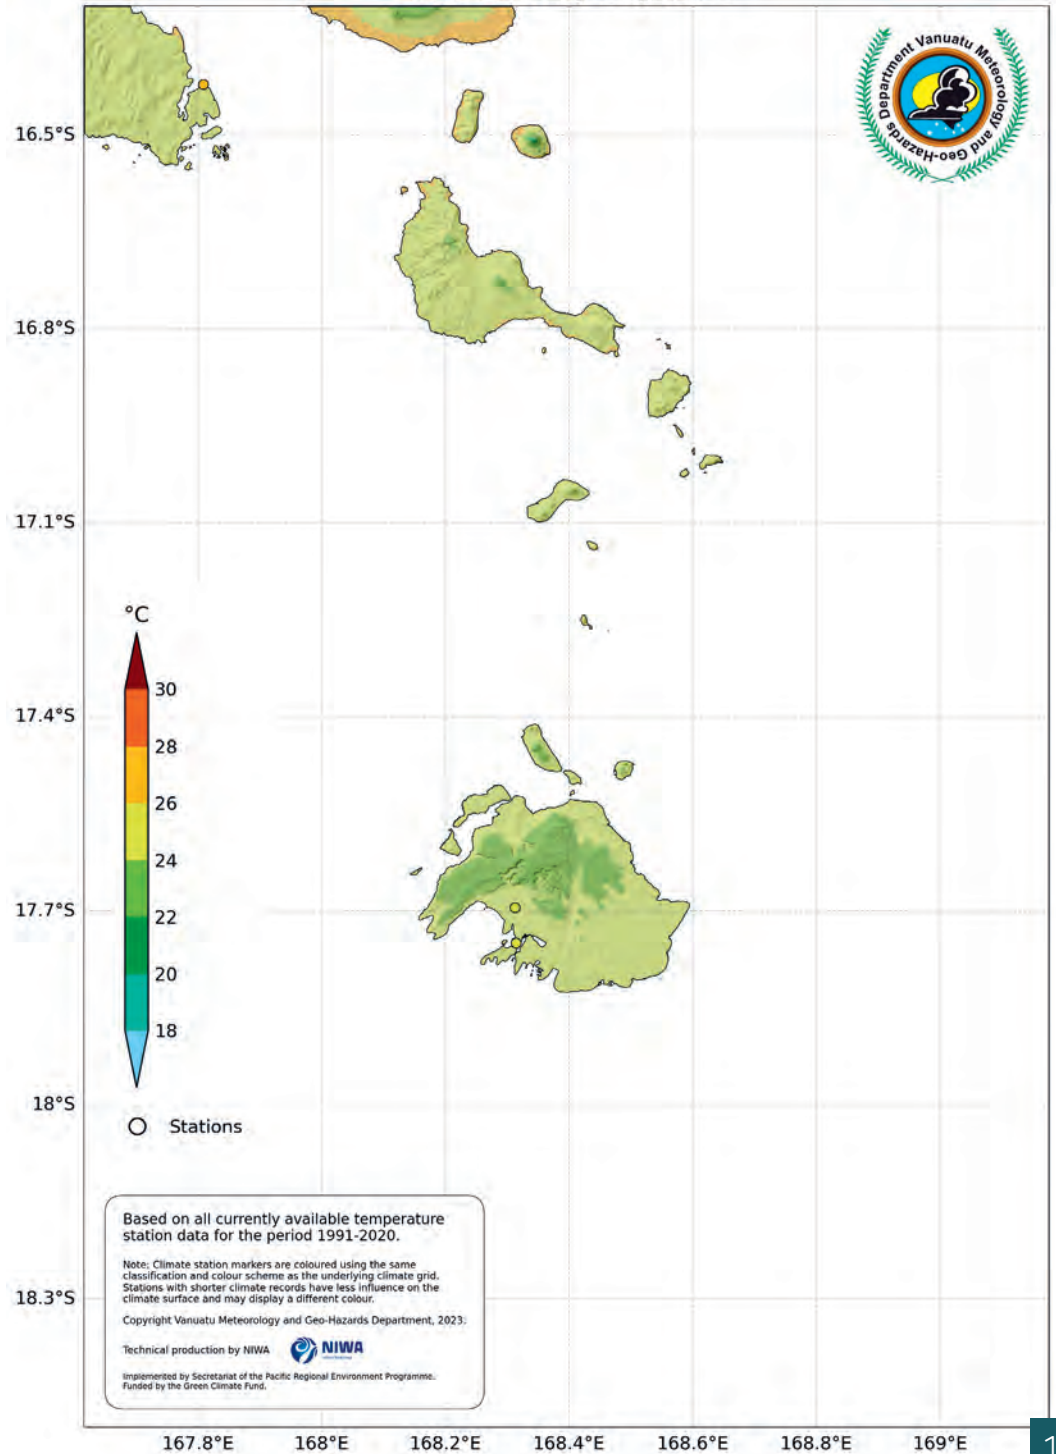

Shefa: Mean July Temperature

Shefa: Mean May Temperature