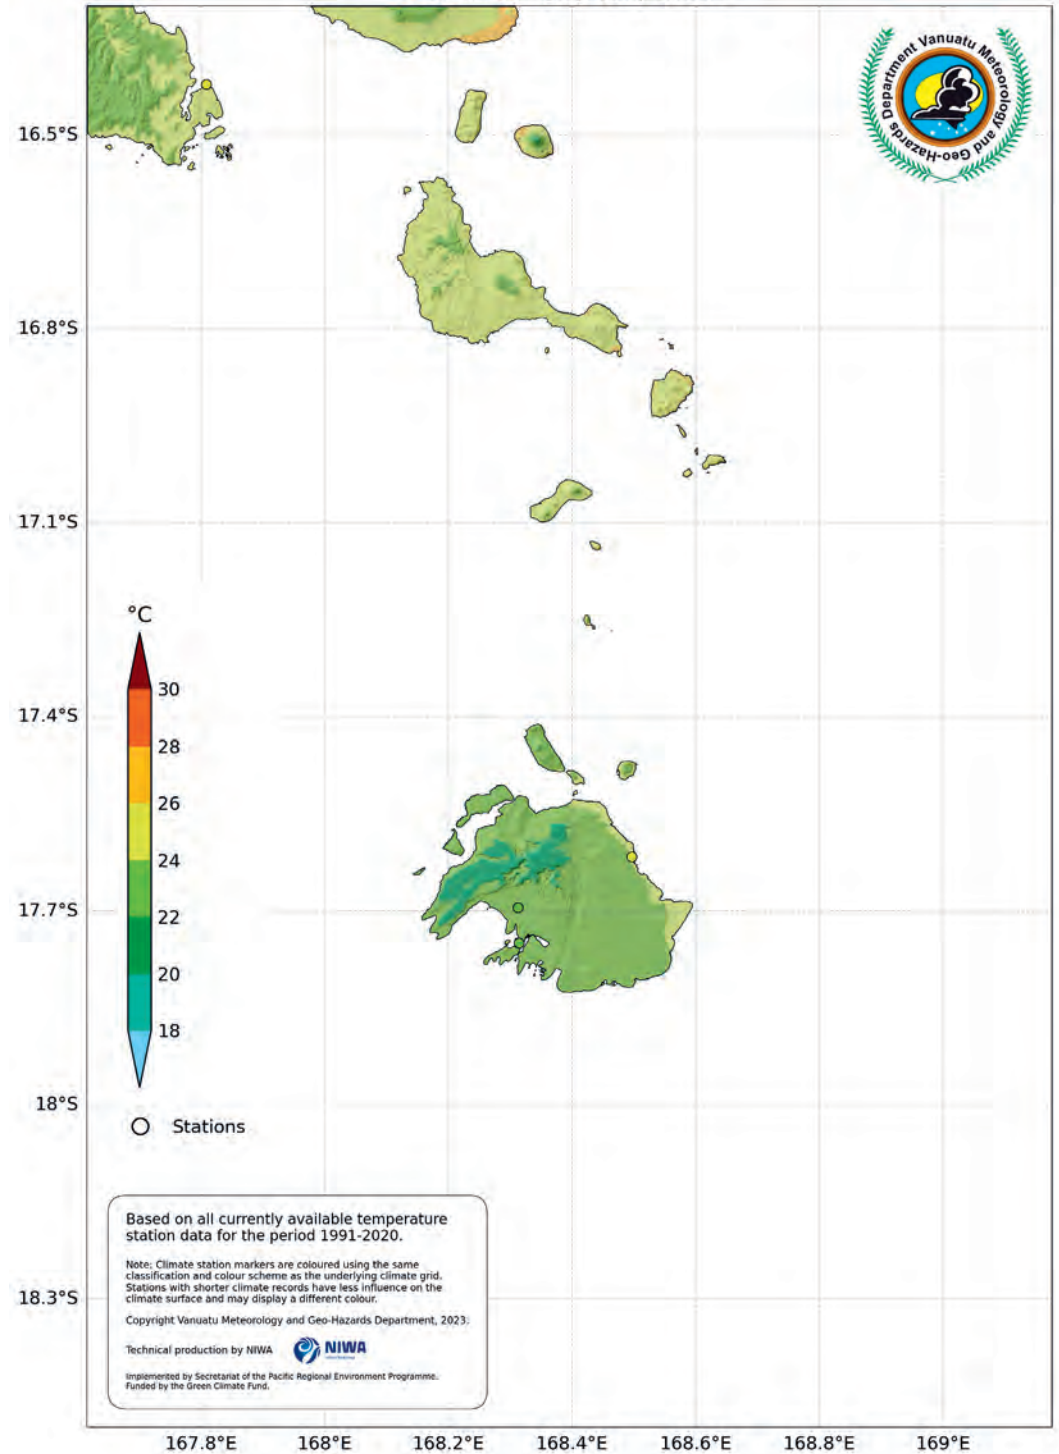

Shefa: Mean September Temperature

Shefa: Mean July Temperature