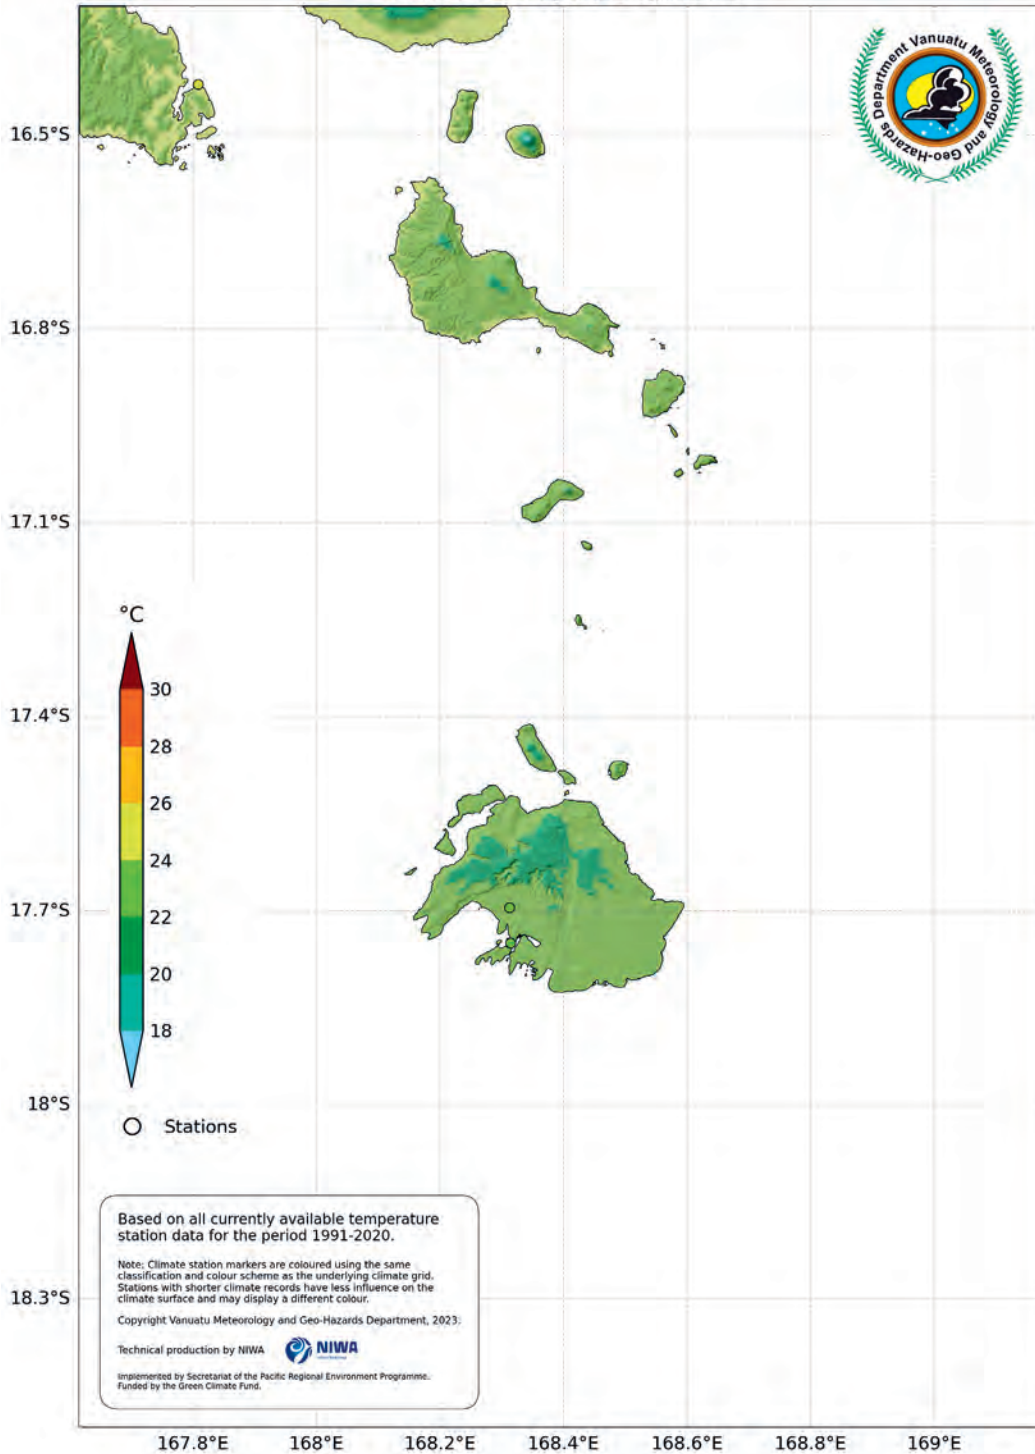

Shefa: Mean October Temperature

Shefa: Mean August Temperature