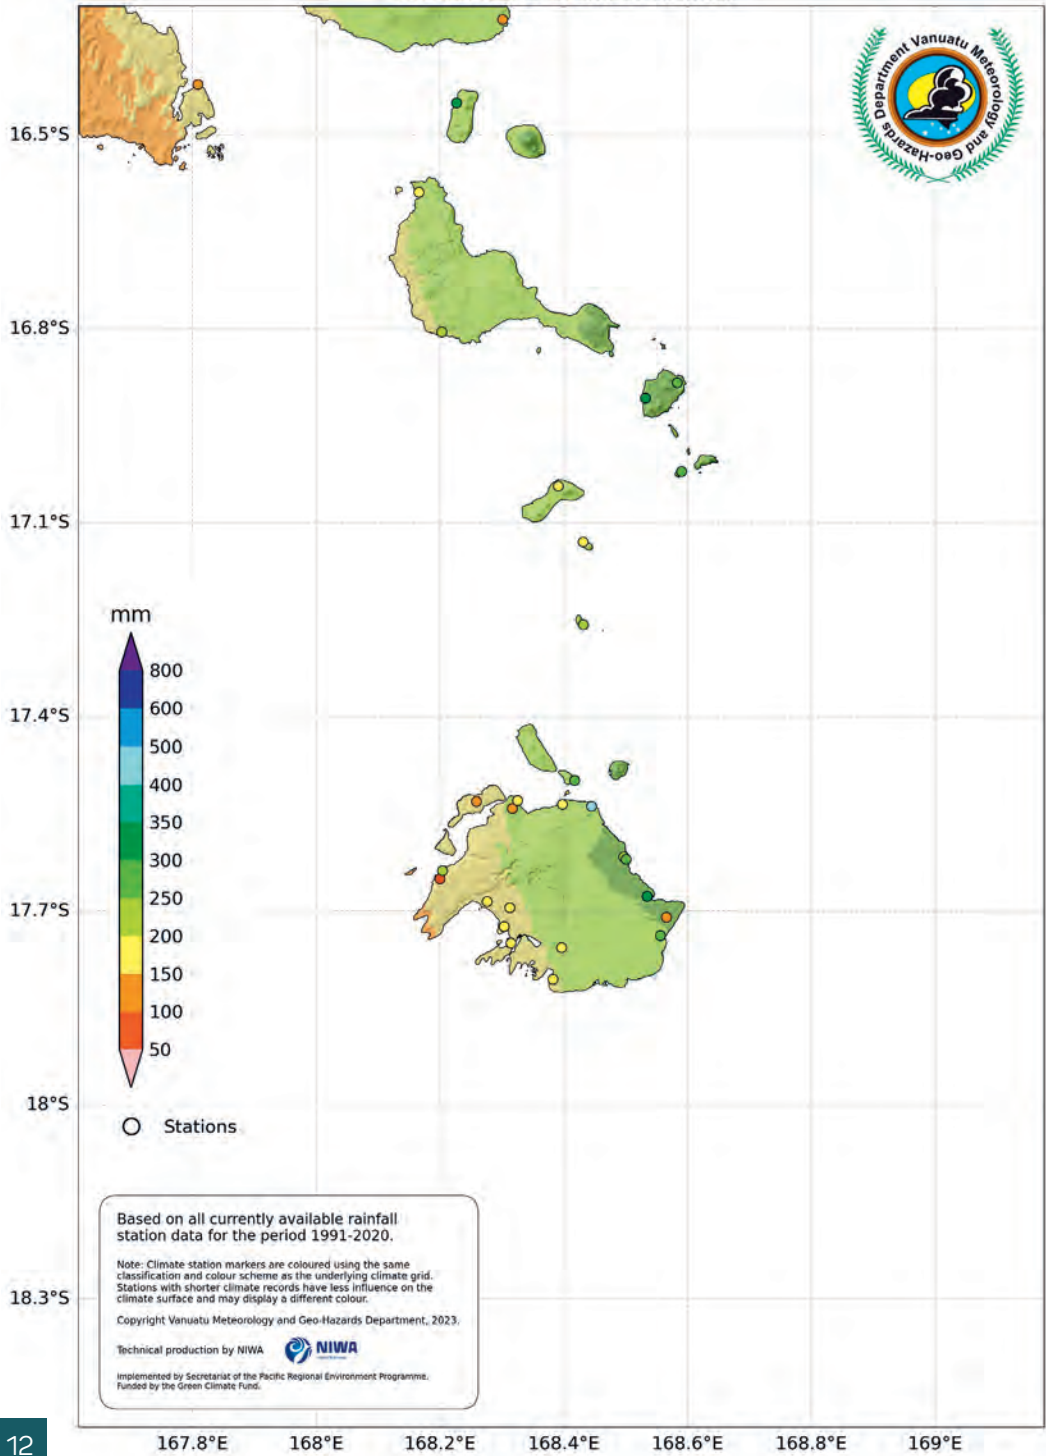

VanKIRAP is implemented by the Secretariat of the Pacific Regional Environment Programme (SPREP) in partnership with VMGD, and funded by the Green Climate Fund.

TABLE OF CONTENTS

RAINFALL

Annual mean rainfall.....	5
Monthly mean rainfall.....	6
January.....	6
February.....	7
March.....	7
April.....	8
May.....	8
June.....	9
July.....	9
August.....	10
September.....	10
October.....	11
November.....	11
December.....	12

Shefa: Mean July Rainfall

Shefa: Mean August Rainfall

Shefa: Mean September Rainfall

Shefa: Mean October Rainfall

Shefa: Mean November Rainfall

Shefa: Mean December Rainfall

TEMPERATURE

Annual mean temperature SHEFA