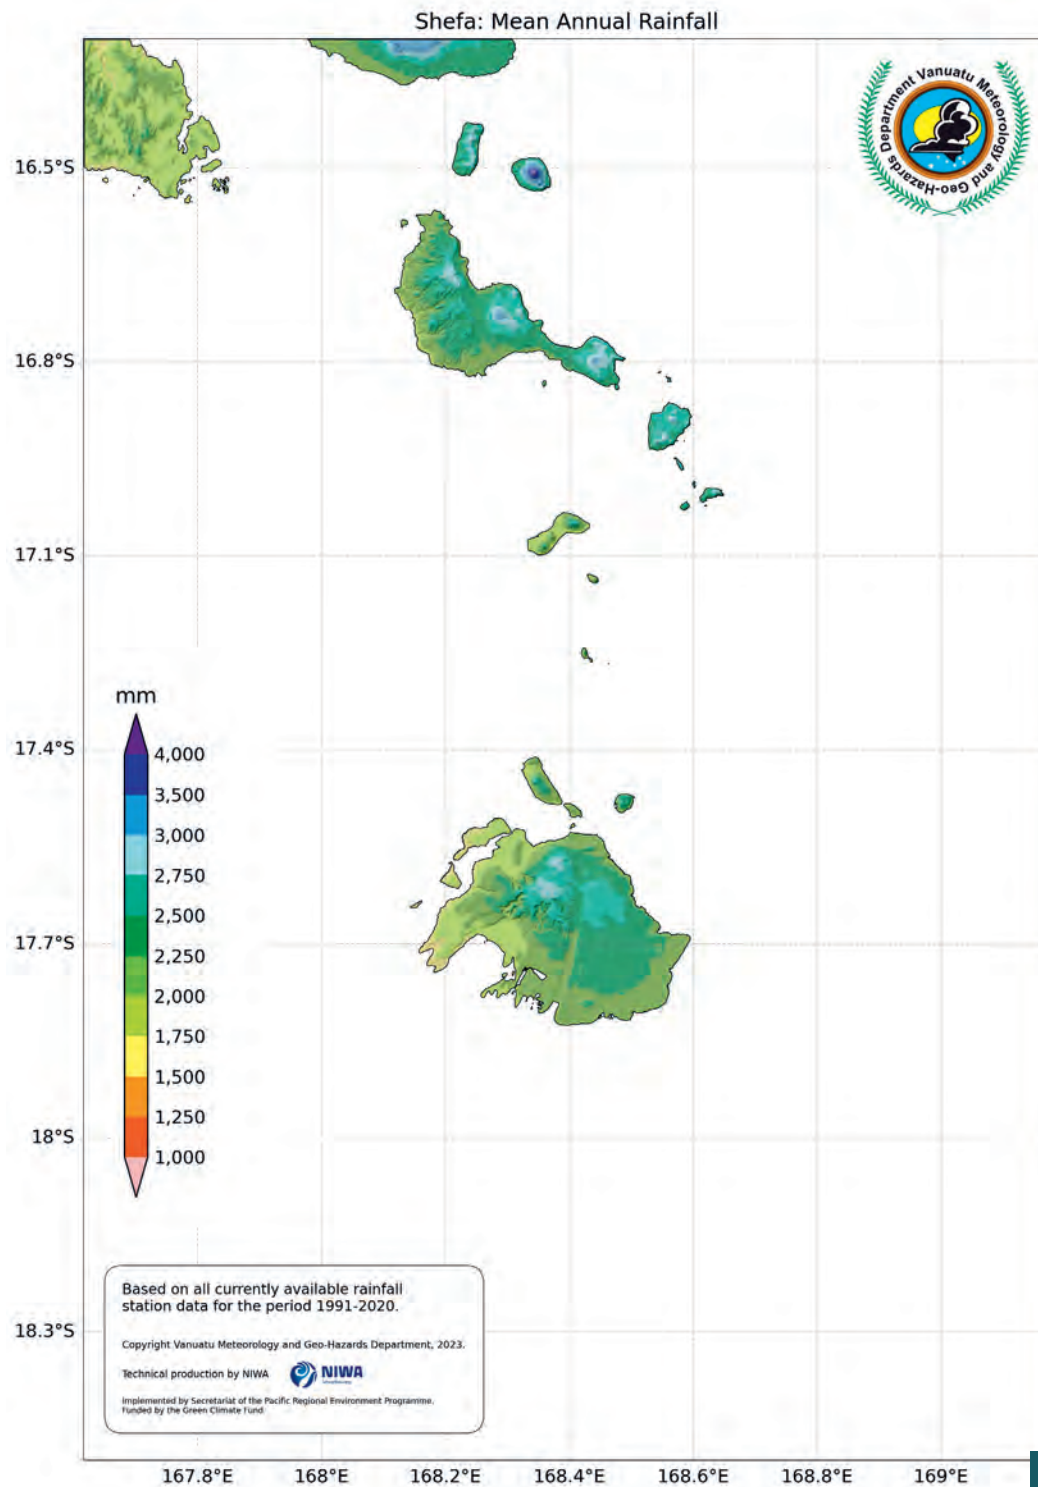

Annual mean rainfall SHEFA