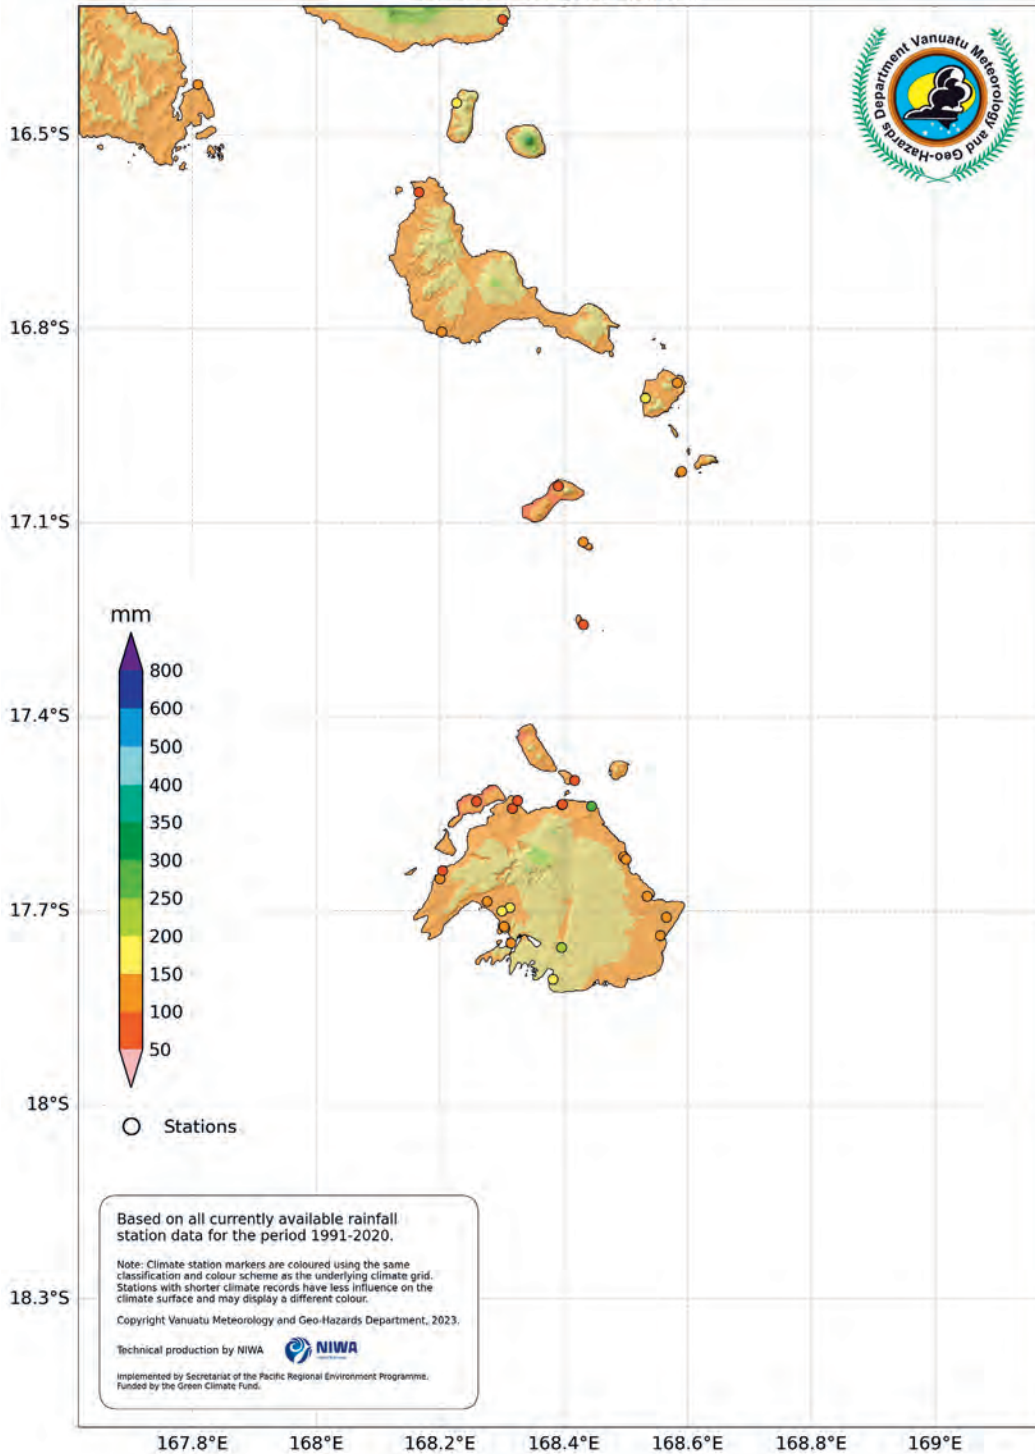

VanKIRAP is implemented by the Secretariat of the Pacific Regional Environment Programme (SPREP) in partnership with VMGD, and funded by the Green Climate Fund.

TABLE OF CONTENTS

RAINFALL

Annual mean rainfall.....	5
Monthly mean rainfall.....	6
January.....	6
February.....	7
March.....	7
April.....	8
May.....	8
June.....	9
July.....	9
August.....	10
September.....	10
October.....	11
November.....	11
December.....	12

RAINFALL

Annual mean rainfall SHEFA

Monthly mean rainfall SHEFA

Shefa: Mean February Rainfall

Shefa: Mean March Rainfall

Shefa: Mean April Rainfall

Shefa: Mean May Rainfall

Shefa: Mean June Rainfall