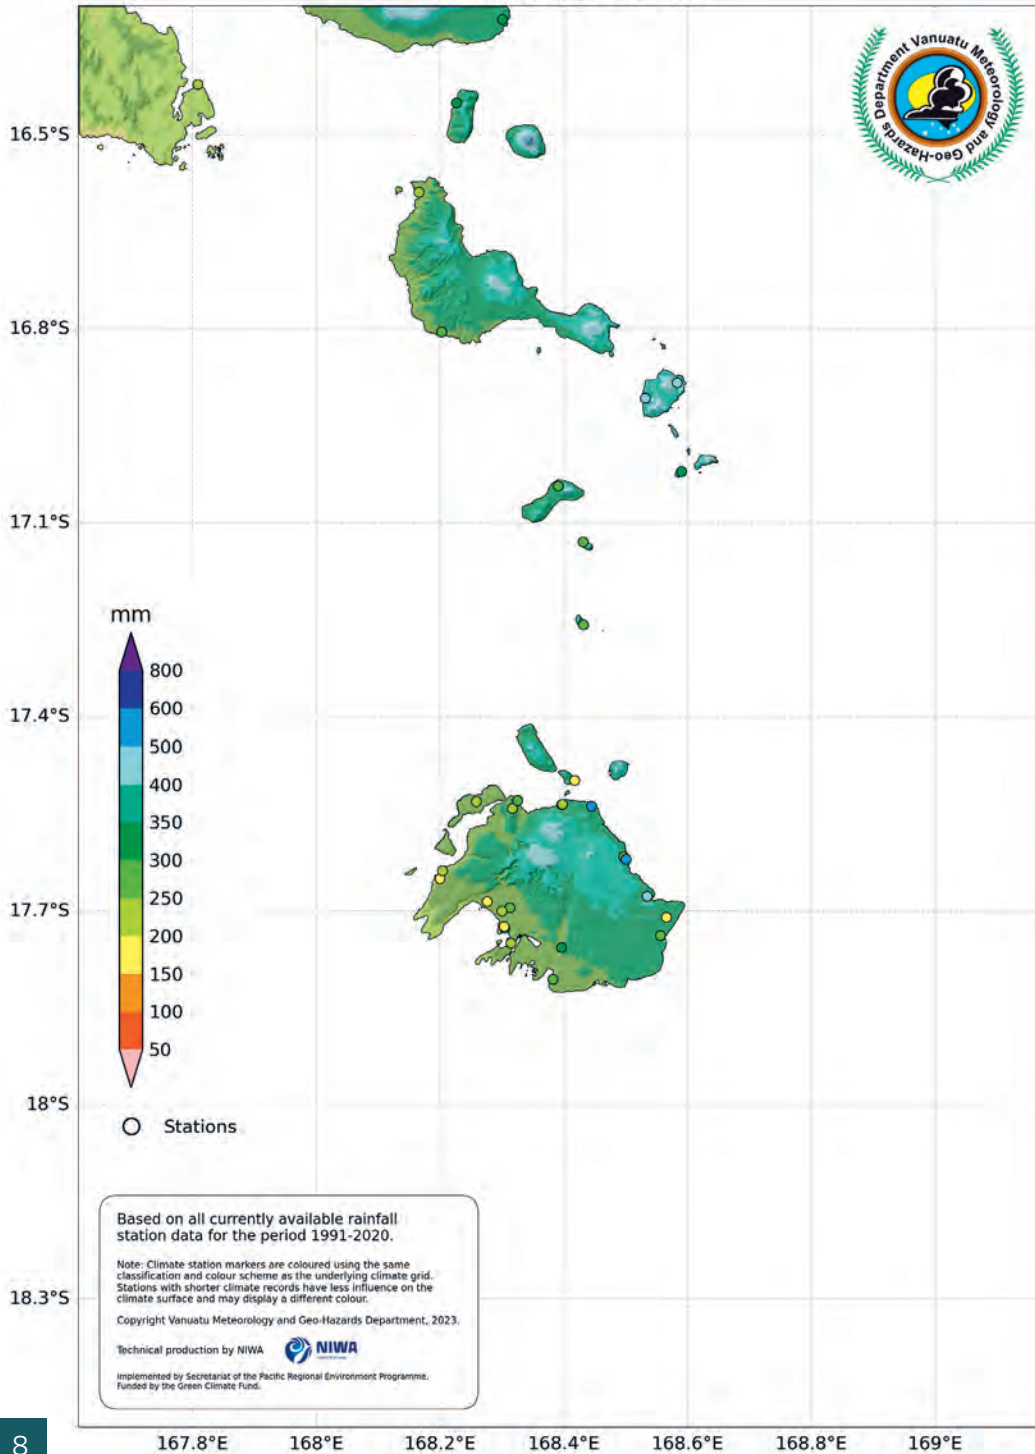

VanKIRAP is implemented by the Secretariat of the Pacific Regional Environment Programme (SPREP) in partnership with VMGD, and funded by the Green Climate Fund.

TABLE OF CONTENTS

RAINFALL

Annual mean rainfall.....	5
Monthly mean rainfall.....	6
January.....	6
February.....	7
March.....	7
April.....	8
May.....	8
June.....	9
July.....	9
August.....	10
September.....	10
October.....	11
November.....	11
December.....	12

TEMPERATURE

Annual mean temperatures.....	14
Monthly mean temperatures.....	15
January.....	15
February.....	16
March.....	16
April.....	17
May.....	17
June.....	18
July.....	18
August.....	19
September.....	19
October.....	20
November.....	20
December.....	21

RAINFALL

Annual mean rainfall SHEFA

Monthly mean rainfall SHEFA

Shefa: Mean February Rainfall

Shefa: Mean March Rainfall

Shefa: Mean April Rainfall

Shefa: Mean May Rainfall

Shefa: Mean June Rainfall