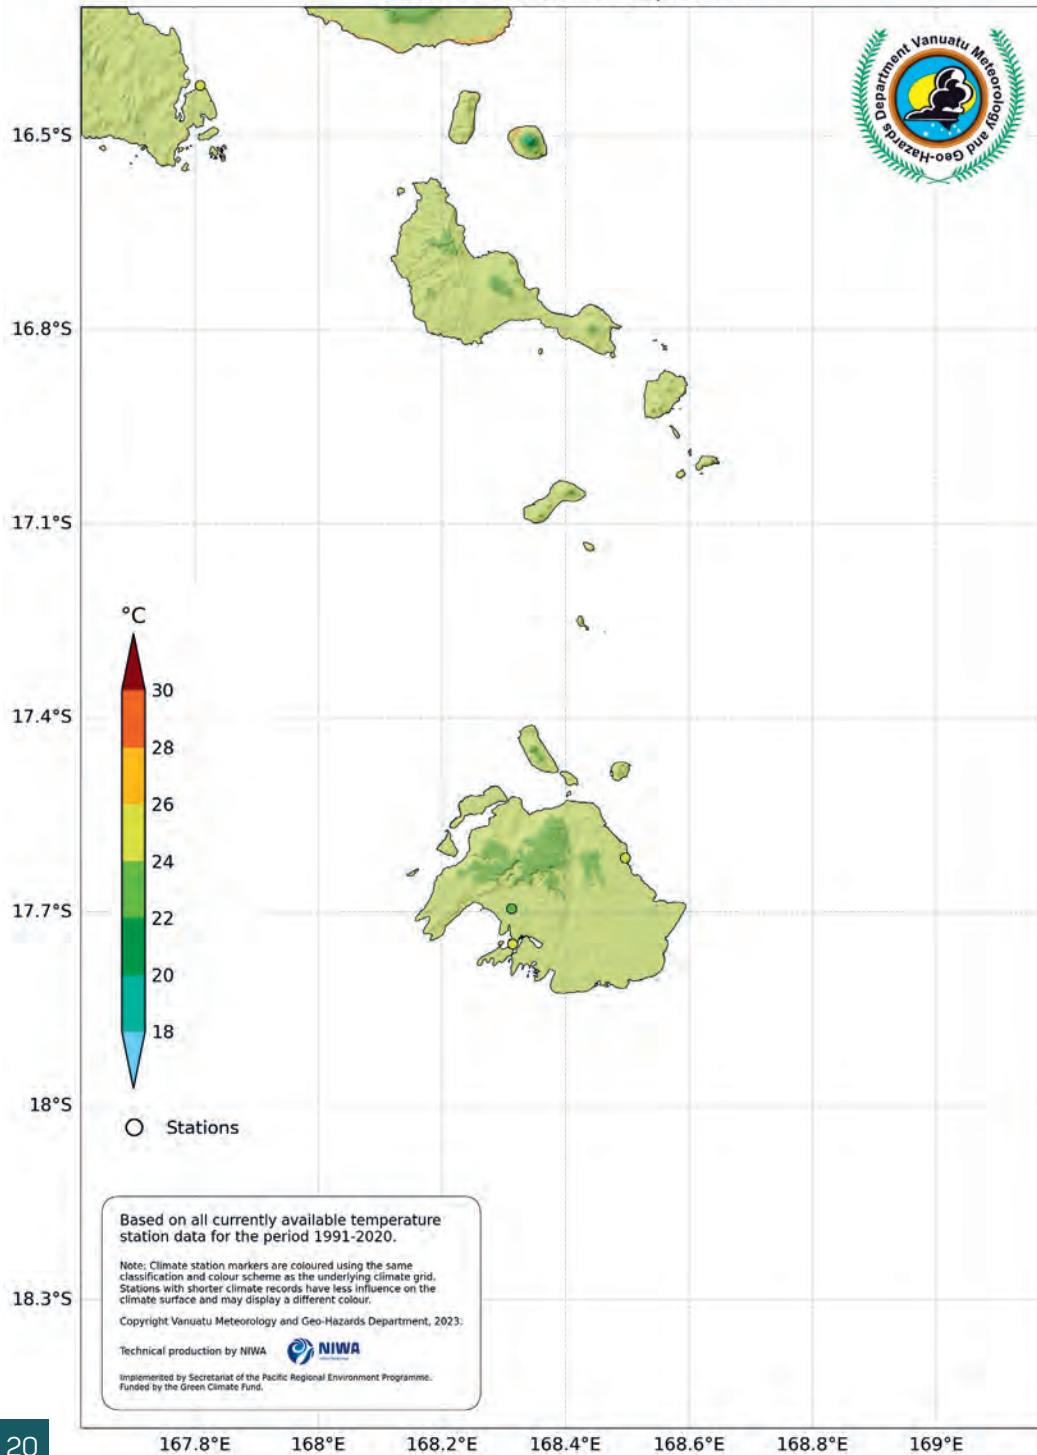

Shefa: Mean October Temperature