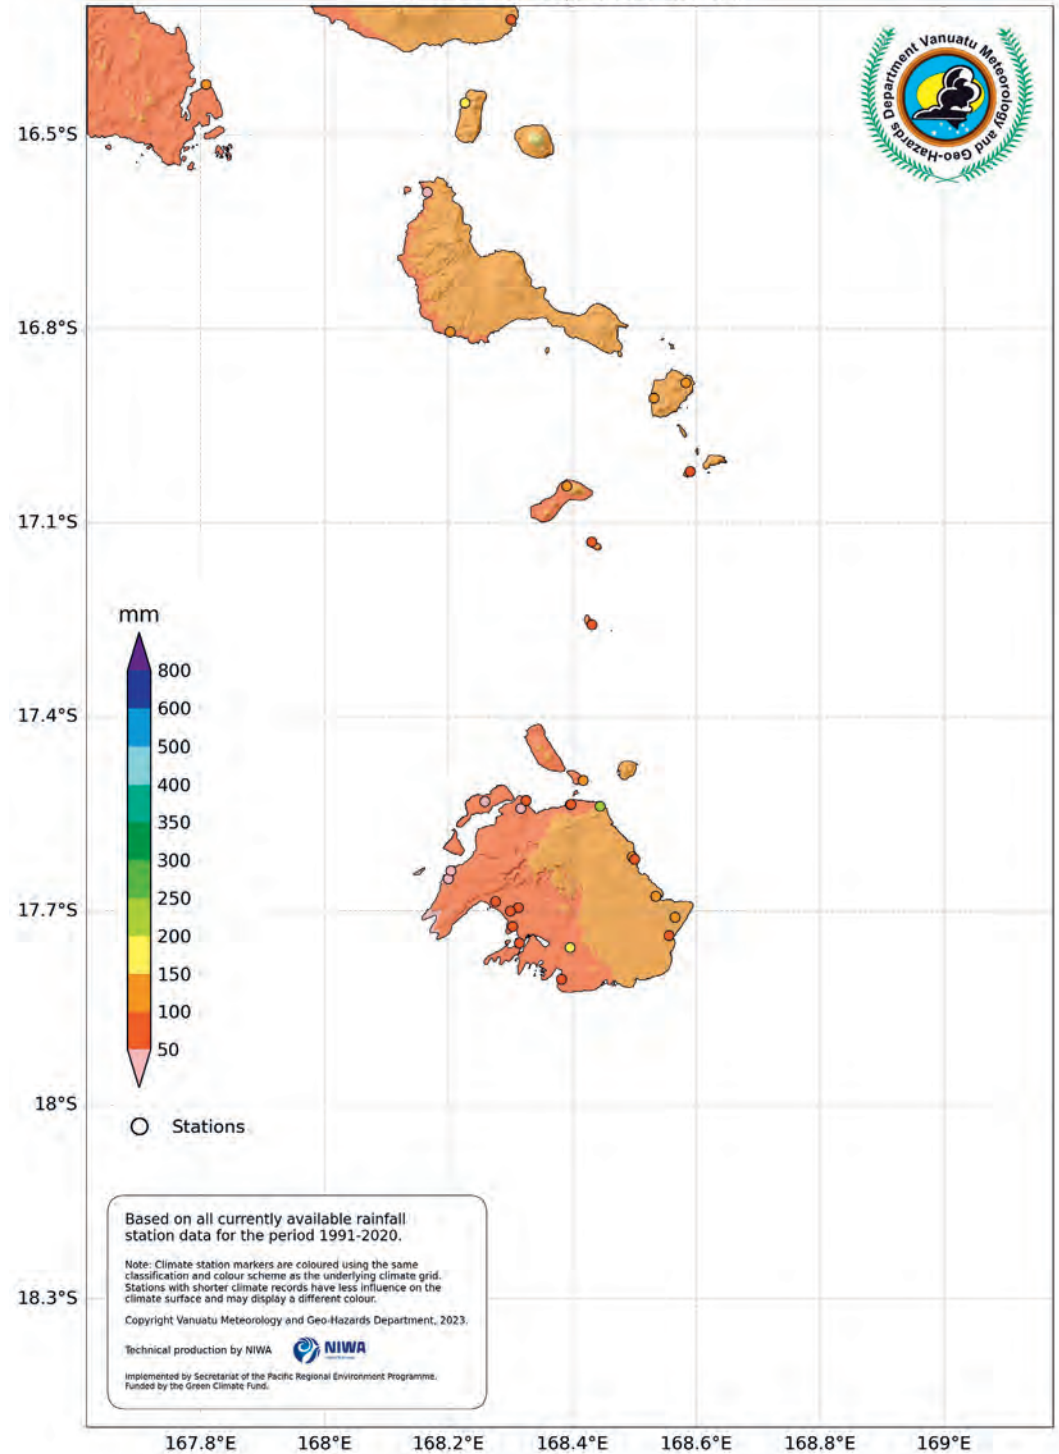

Shefa: Mean November Rainfall

Shefa: Mean September Rainfall