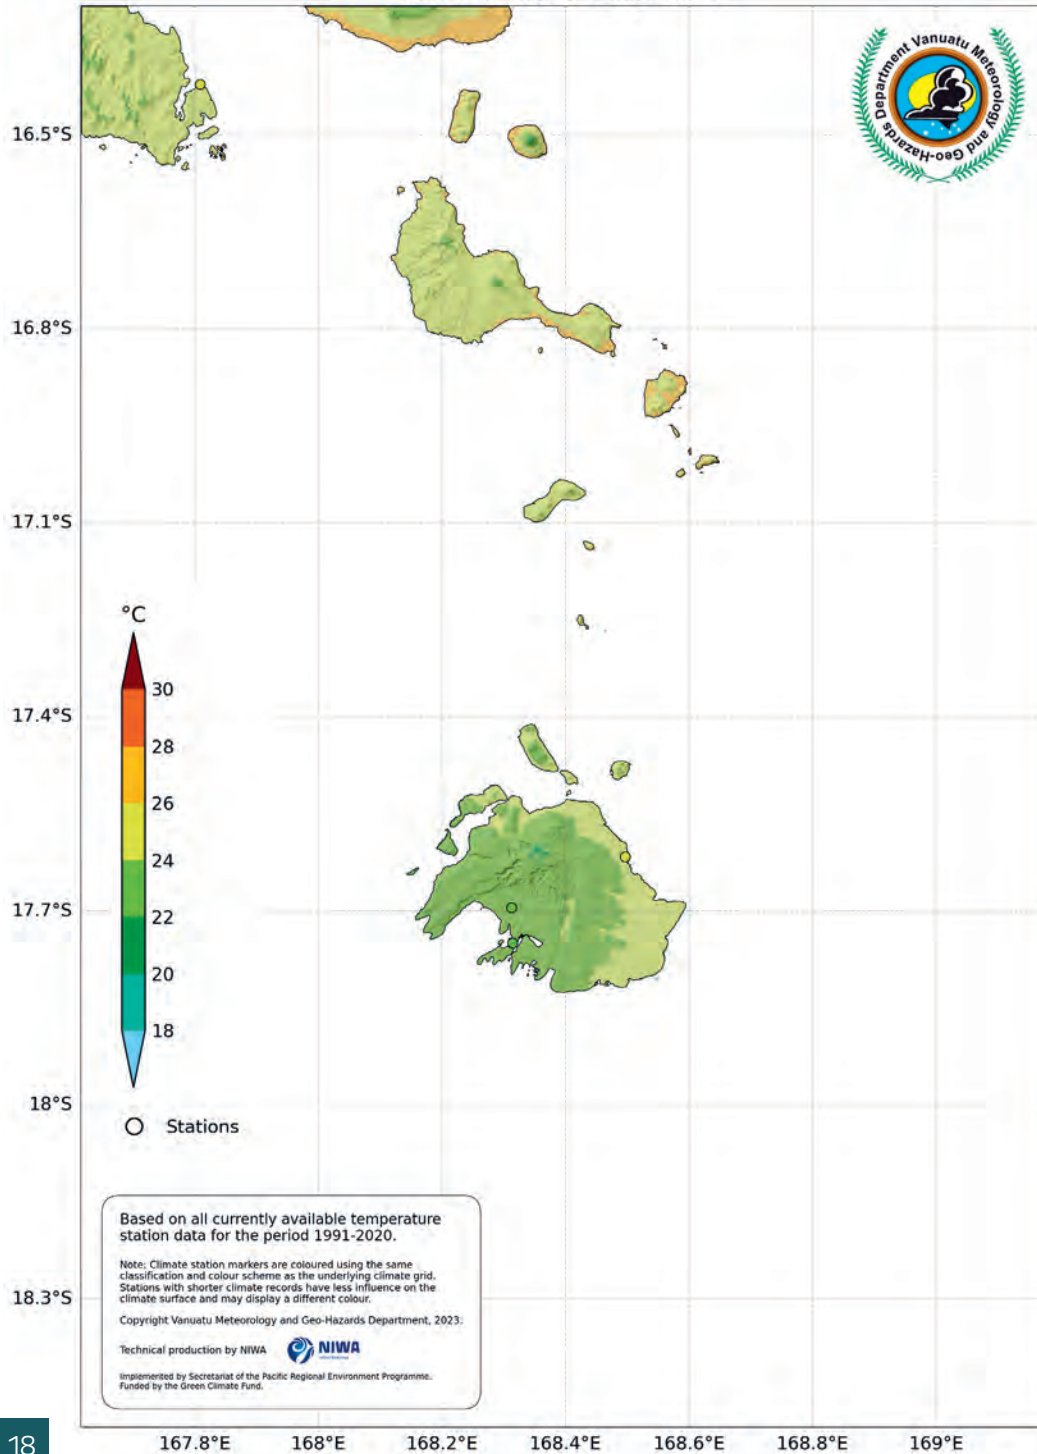

Shefa: Mean August Temperature

Shefa: Mean June Temperature