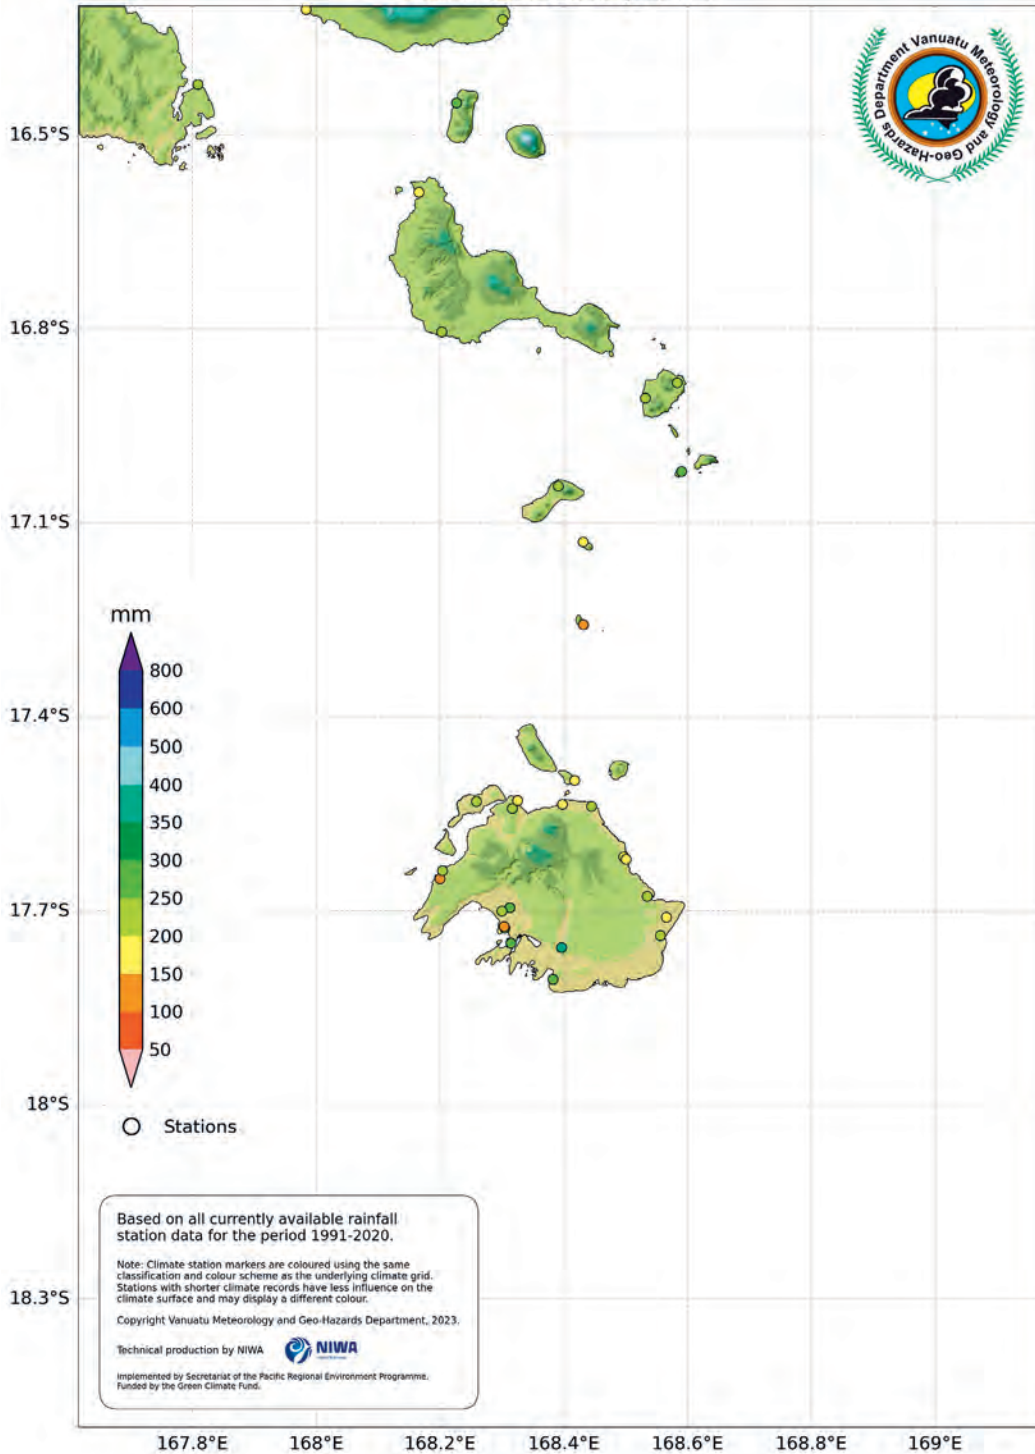

VanKIRAP is implemented by the Secretariat of the Pacific Regional Environment Programme (SPREP) in partnership with VMGD, and funded by the Green Climate Fund.

TABLE OF CONTENTS

RAINFALL

Annual mean rainfall.....	5
Monthly mean rainfall.....	6
January.....	6
February.....	7
March.....	7
April.....	8
May.....	8
June.....	9
July.....	9
August.....	10
September.....	10
October.....	11
November.....	11
December.....	12

TEMPERATURE

Annual mean temperatures.....	14
Monthly mean temperatures.....	15
January.....	15
February.....	16
March.....	16
April.....	17
May.....	17
June.....	18
July.....	18
August.....	19
September.....	19
October.....	20
November.....	20
December.....	21

RAINFALL

Annual mean rainfall SHEFA

Monthly mean rainfall SHEFA

Shefa: Mean February Rainfall

Shefa: Mean March Rainfall

Shefa: Mean April Rainfall

Shefa: Mean May Rainfall

Shefa: Mean June Rainfall