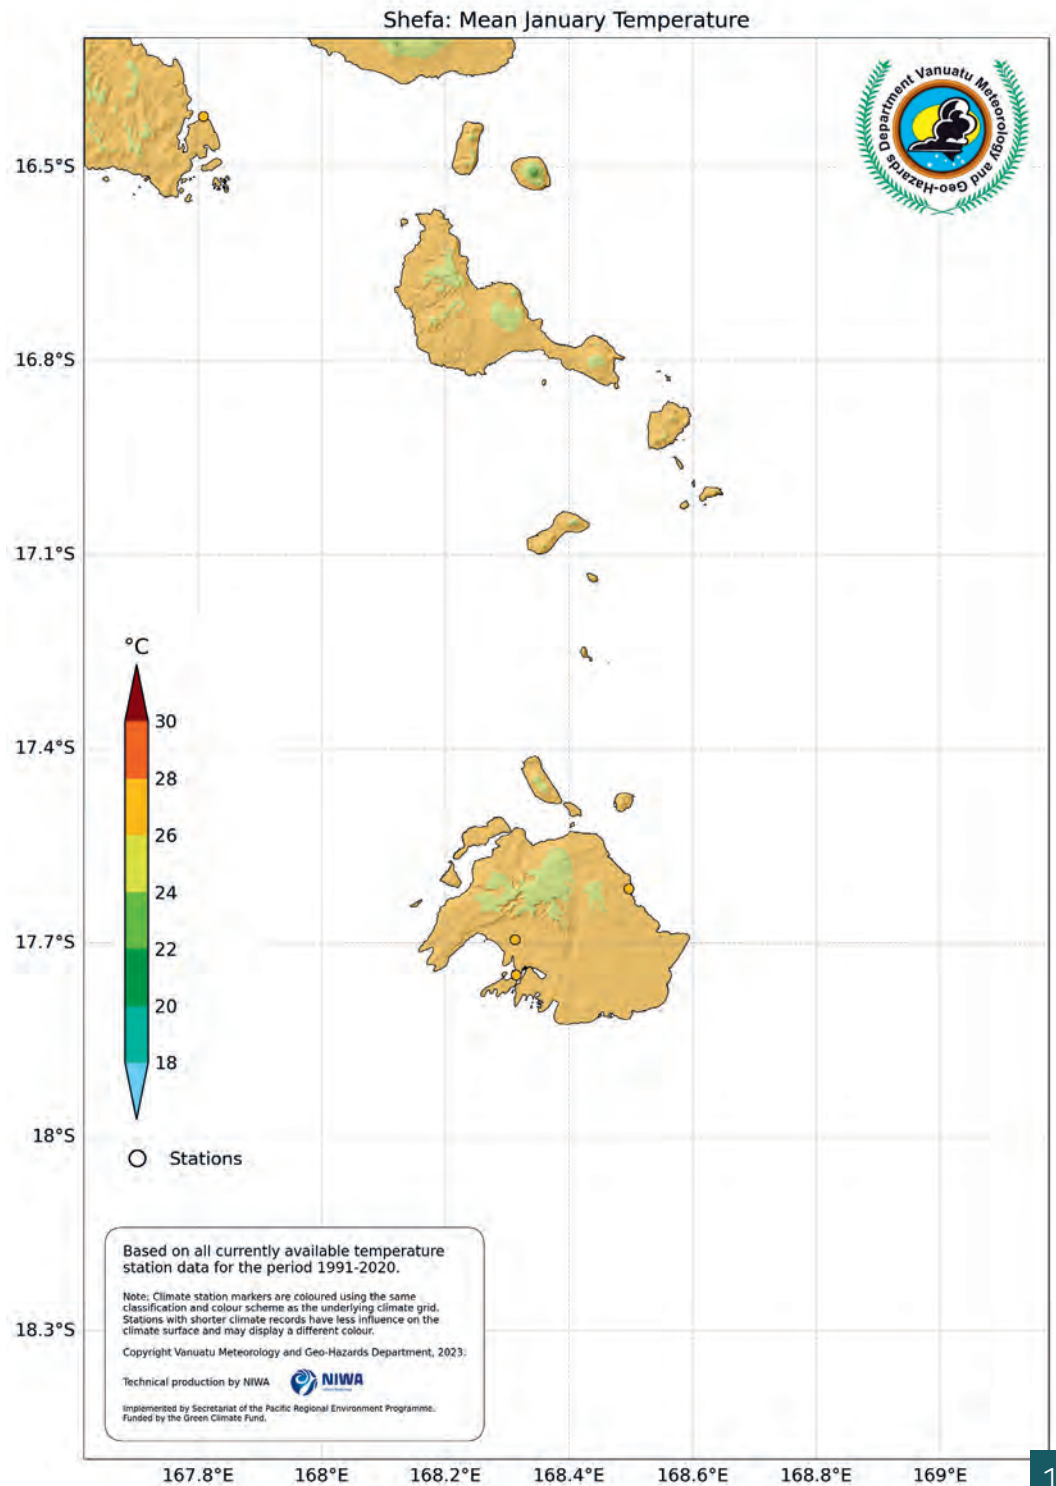

Shefa: Mean March Temperature

Monthly mean temperatures SHEFA