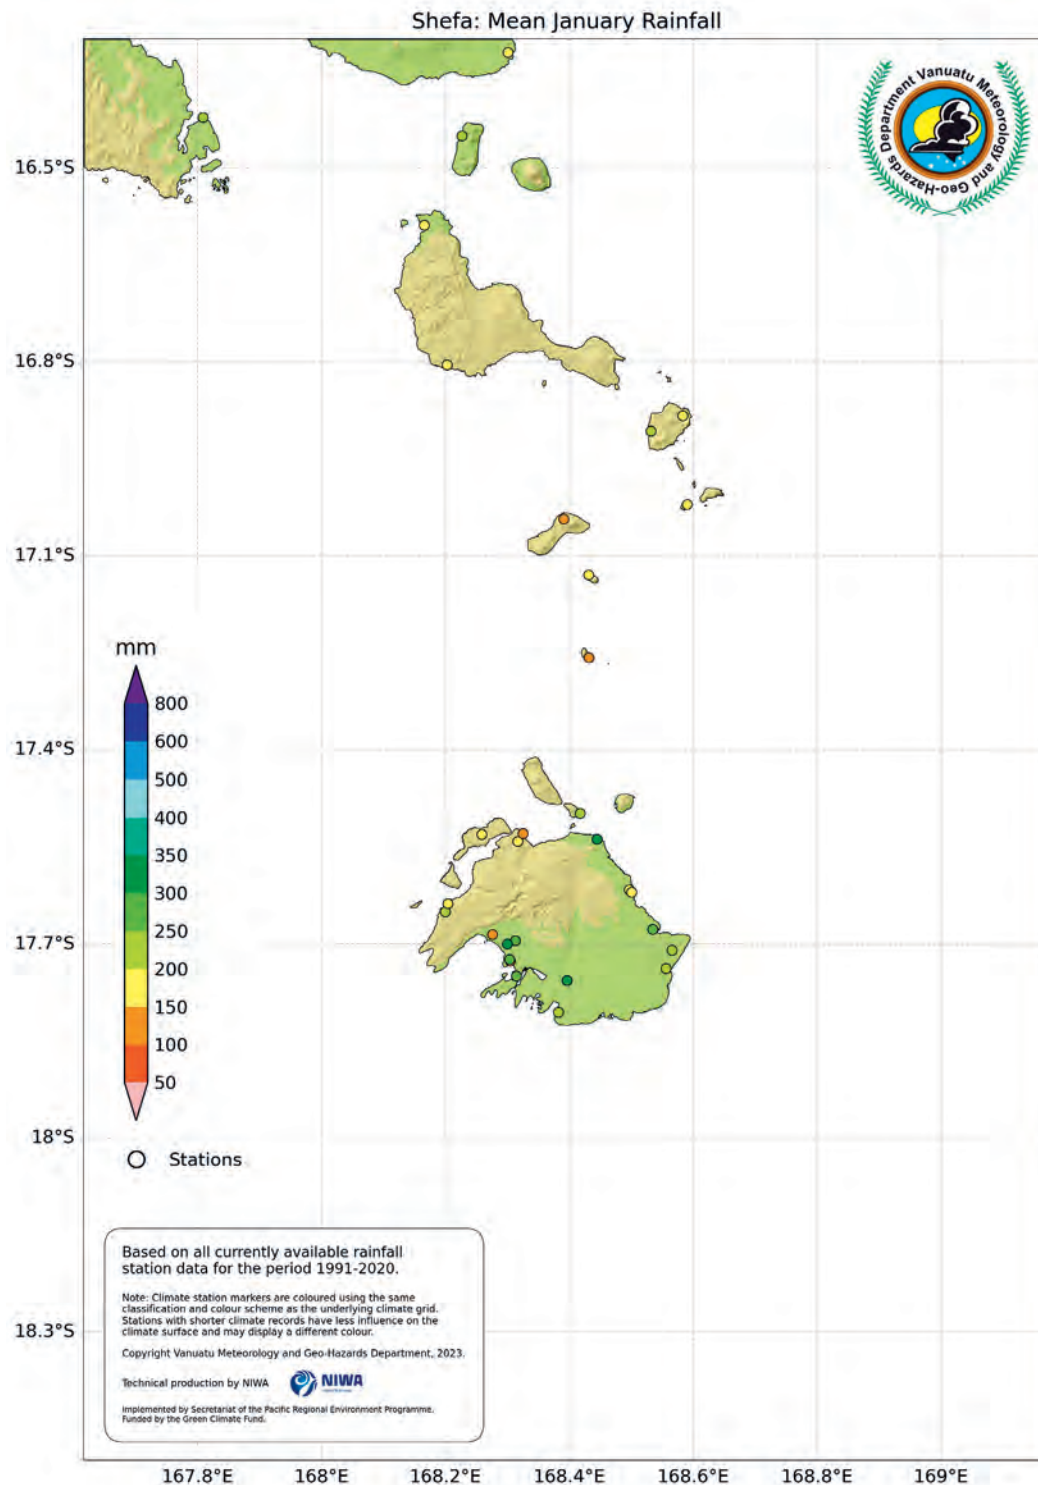

Shefa: Mean March Rainfall

Monthly mean rainfall SHEFA