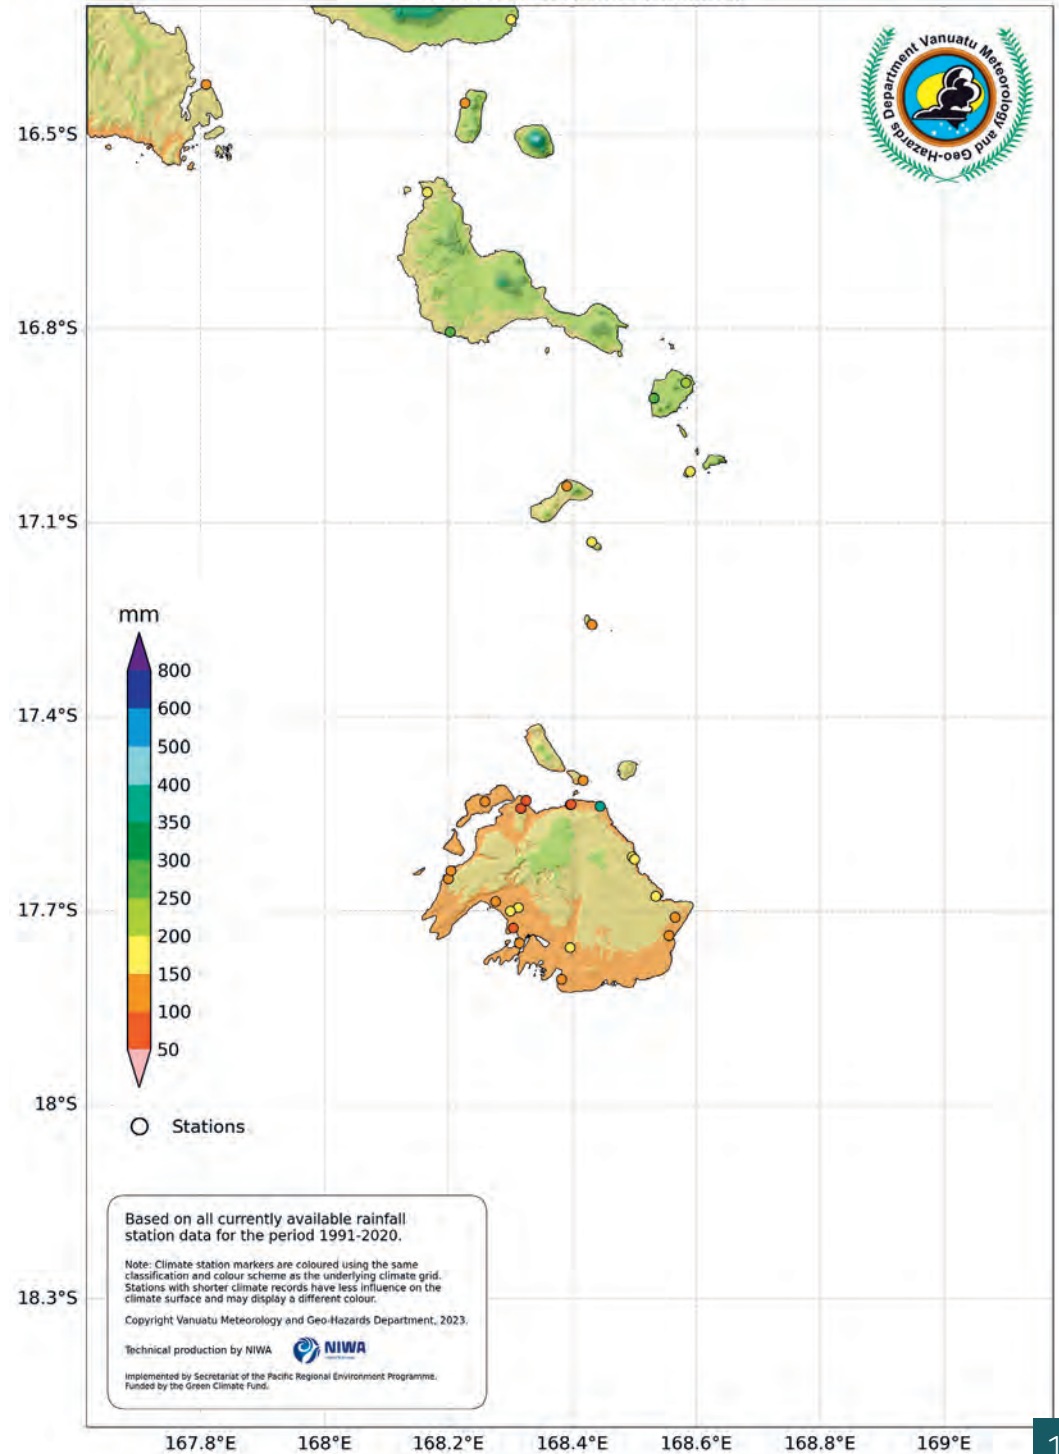

Shefa: Mean November Rainfall