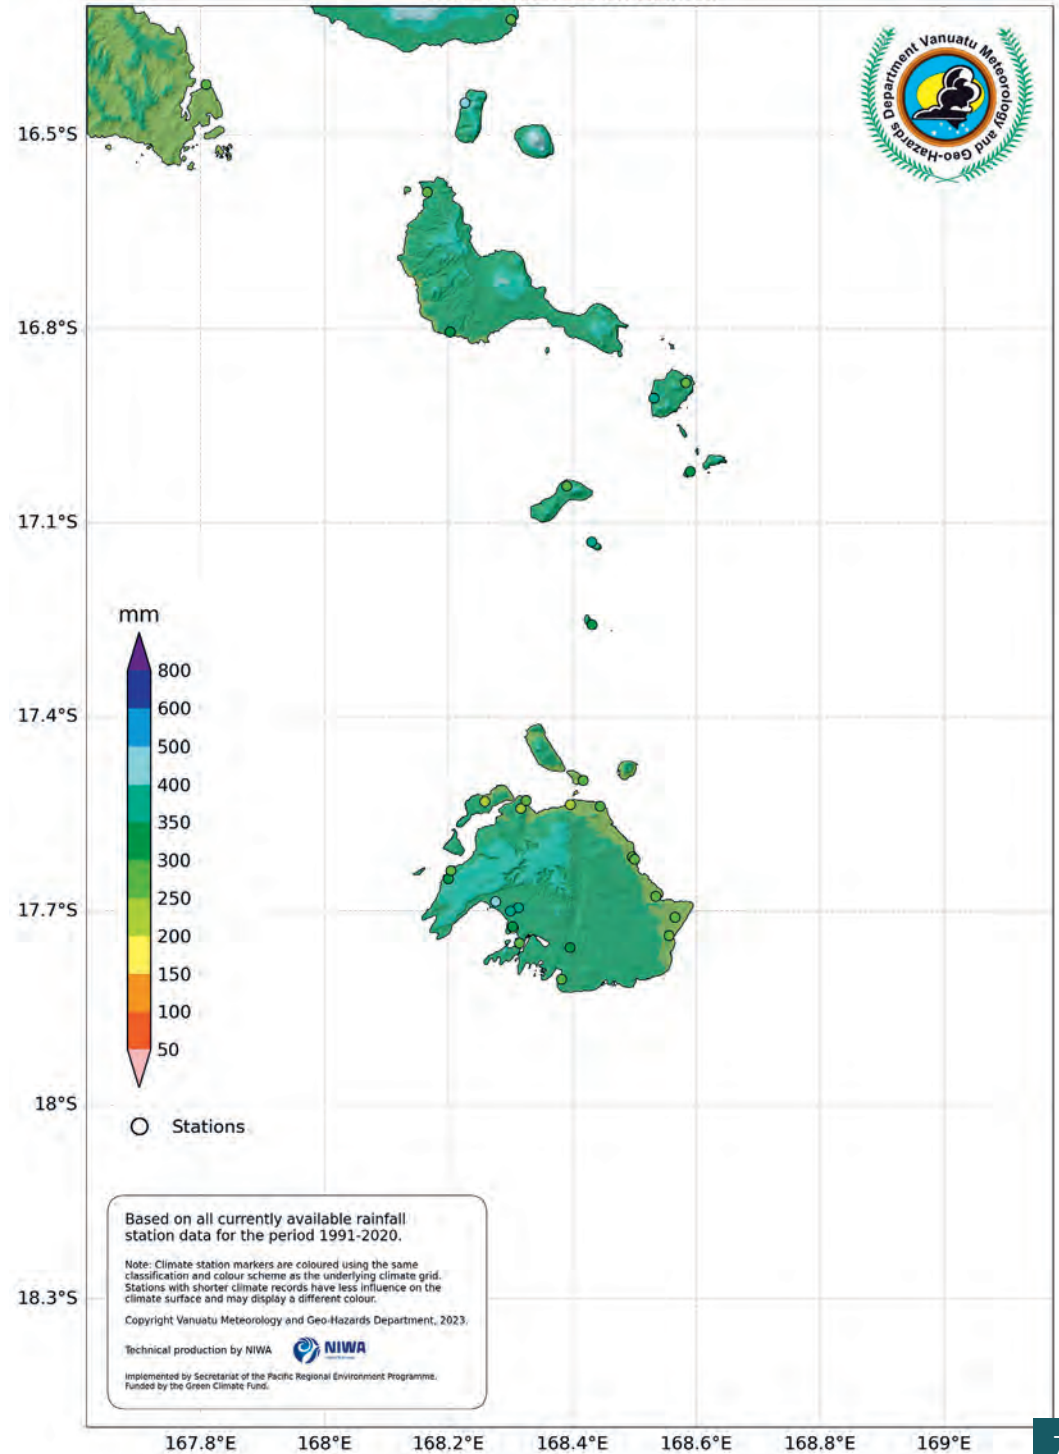

VanKIRAP is implemented by the Secretariat of the Pacific Regional Environment Programme (SPREP) in partnership with VMGD, and funded by the Green Climate Fund.

TABLE OF CONTENTS

RAINFALL

Annual mean rainfall.....	5
Monthly mean rainfall.....	6
January.....	6
February.....	7
March.....	7
April.....	8
May.....	8
June.....	9
July.....	9
August.....	10
September.....	10
October.....	11
November.....	11
December.....	12

TEMPERATURE

Annual mean temperatures.....	14
Monthly mean temperatures.....	15
January.....	15
February.....	16
March.....	16
April.....	17
May.....	17
June.....	18
July.....	18
August.....	19
September.....	19
October.....	20
November.....	20
December.....	21

RAINFALL

Annual mean rainfall SHEFA

Monthly mean rainfall SHEFA

Shefa: Mean February Rainfall

Shefa: Mean March Rainfall

Shefa: Mean April Rainfall

Shefa: Mean May Rainfall

Shefa: Mean June Rainfall