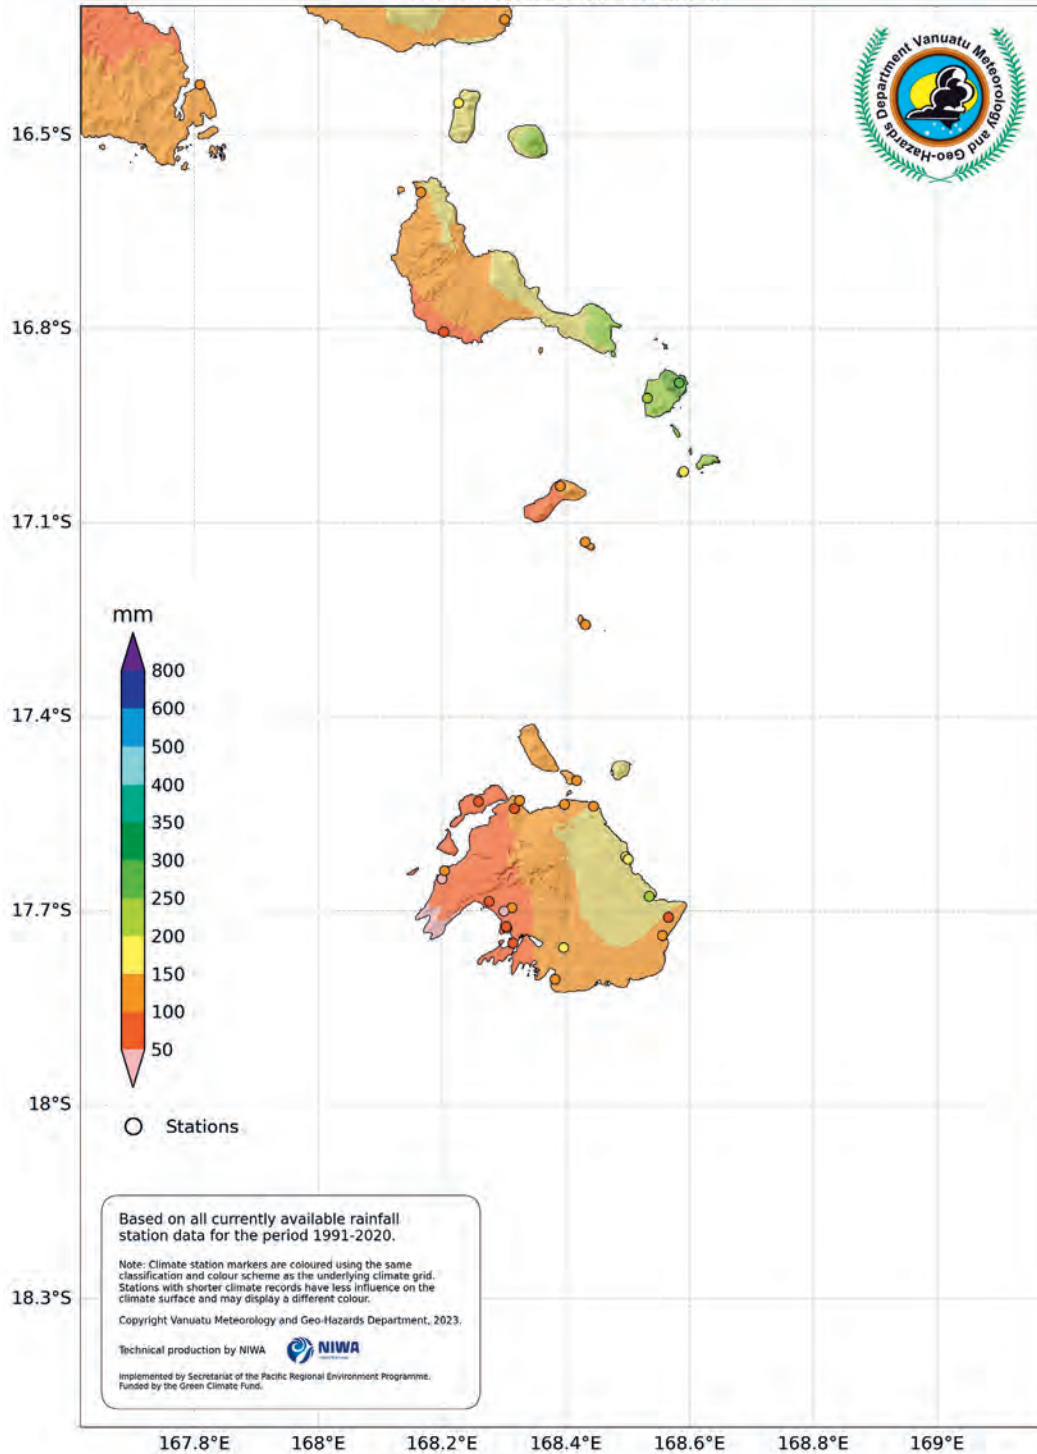

VanKIRAP is implemented by the Secretariat of the Pacific Regional Environment Programme (SPREP) in partnership with VMGD, and funded by the Green Climate Fund.

TABLE OF CONTENTS

RAINFALL

Annual mean rainfall.....	5
Monthly mean rainfall.....	6
January.....	6
February.....	7
March.....	7
April.....	8
May.....	8
June.....	9
July.....	9
August.....	10
September.....	10
October.....	11
November.....	11
December.....	12

TEMPERATURE

Annual mean temperatures.....	14
Monthly mean temperatures.....	15
January.....	15
February.....	16
March.....	16
April.....	17
May.....	17
June.....	18
July.....	18
August.....	19
September.....	19
October.....	20
November.....	20
December.....	21

Shefa: Mean July Rainfall

Shefa: Mean August Rainfall

Shefa: Mean September Rainfall

Shefa: Mean October Rainfall

Shefa: Mean November Rainfall

Shefa: Mean December Rainfall

TEMPERATURE

Annual mean temperature SHEFA